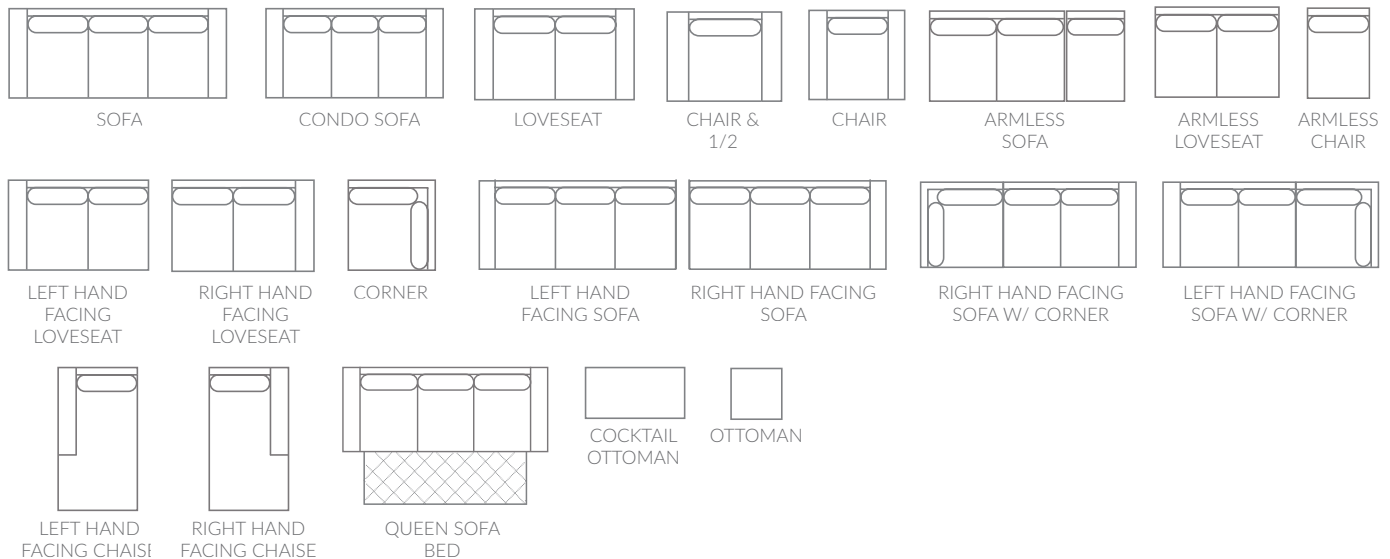

Sydney

Sleek lines paired with plush cushions make the perfect balance of modern style and classic comfort. Eco-friendly construction. Certified sustainable, kiln-dried wood frame. Feather blend wrapped MicroGel soy-based polyfoam. Web and coil spring system. Benchmade in Canada. Available in fabric or leather.

Full Collection

As an inherent quality of a hand-crafted product, all dimensions are approximate

item	sku	dimensions					
sofa	1240-38	L81"	D38"	H37"	AH24"	SH19"	SD22"
condo sofa	1240-37	L75"	D38"	H37"	AH24"	SH19"	SD22"
loveseat	1240-35	L58"	D38"	H37"	AH24"	SH19"	SD22"
chair & 1/2	1240-26	L47"	D38"	H37"	AH24"	SH19"	SD22"
chair	1240-20	L36"	D38"	H37"	AH24"	SH19"	SD22"
cocktail ottoman	1240-16	L35"	D25"	H18"			
ottoman	1240-14	L26"	D22"	H18"			
armless chair	1240-22	L23"	D38"	H37"		SH19"	SD22"
rhf chaise	1240-28	L30"	D61"	H37"	AH24"	SH19"	SD45"
lhf chaise	1240-29	L30"	D61"	H37"	AH24"	SH19"	SD45"

item	sku	dimensions					
armless loveseat	1240-34	L46"	D38"	H37"		SH19"	SD22"
armless sofa	1240-39	L69"	D38"	H37"		SH19"	SD22"
rhf loveseat	1240-54	L52"	D38"	H37"	AH24"	SH19"	SD22"
lhf loveseat	1240-55	L52"	D38"	H37"	AH24"	SH19"	SD22"
corner	1240-56	L38"	D38"	H37"		SH19"	SD22"
rhf sofa	1240-64	L75"	D38"	H37"	AH24"	SH19"	SD22"
lhf sofa	1240-65	L75"	D38"	H37"	AH24"	SH19"	SD22"
rhf sofa w/ corner	1240-68	L89"	D38"	H37"	AH24"	SH19"	SD22"
lhf sofa w/ corner	1240-69	L89"	D38"	H37"	AH24"	SH19"	SD22"
queen sofa bed	1240-88	L81"	D38"	H37"	AH24"	SH19"	SD22"