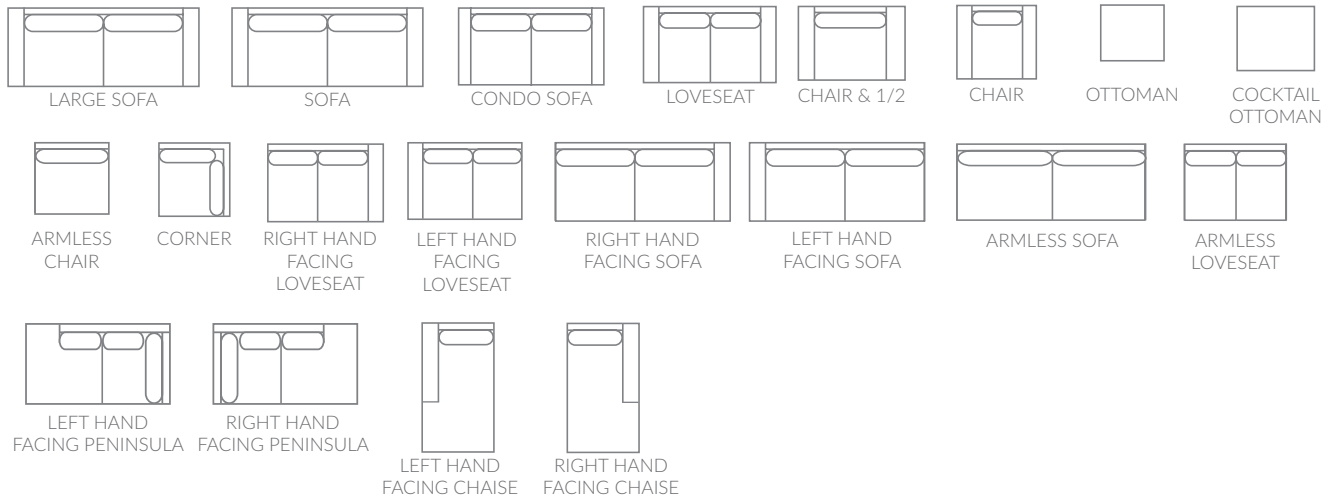

Sirius

Modern design, this soft and curvy collection gives you the flexibility to build as large or as little as you like. Eco-friendly construction. Certified sustainable, kiln-dried wood frame. Feather blend wrapped MicroGel soy-based polyfoam. Sinuous spring system. Benchmade in Canada.

Full Collection

As an inherent quality of a hand-crafted product, all dimensions are approximate

item	sku	dimensions						
large sofa	1433-40	L97"	D39"	H32"	AH26"	SH16"	SW82"	SD24"
sofa	1433-38	L86"	D39"	H32"	AH26"	SH16"	SW70"	SD24"
condo sofa	1433-37	L77"	D39"	H32"	AH26"	SH16"	SW61"	SD24"
loveseat	1433-35	L68"	D39"	H32"	AH26"	SH16"	SW52"	SD24"
chair & 1/2	1433-26	L52"	D39"	H32"	AH26"	SH16"	SW35"	SD24"
chair	1433-20	L40"	D39"	H32"	AH26"	SH16"	SW24"	SD24"
cocktail ottoman	1433-16	L35"	D25"	H16"				
ottoman	1433-14	L26"	D22"	H16"				
armless chair	1433-22	L24"	D39"	H32"		SH16"	SW24"	SD24"
rhf chaise	1433-28	L38"	D60"	H32"	AH26"	SH16"	SW30"	SD45"

item	sku	dimensions						
lhf chaise	1433-29	L38"	D60"	H32"	AH26"	SH16"	SW30"	SD45"
armless loveseat	1433-34	L52"	D39"	H32"		SH16"	SW52"	SD24"
armless sofa	1433-39	L70"	D39"	H32"		SH16"	SW70"	SD24"
rhf loveseat	1433-54	L60"	D39"	H32"	AH26"	SH16"	SW52"	SD24"
lhf loveseat	1433-55	L60"	D39"	H32"	AH26"	SH16"	SW52"	SD24"
corner	1433-56	L39"	D39"	H32"		SH16"	SW24"	SD24"
rhf peninsula	1433-60	L91"	D39"	H32"		SH16"	SW24"	SD24"
lhf peninsula	1433-61	L91"	D39"	H32"		SH16"	SW24"	SD24"
rhf sofa	1433-64	L78"	D39"	H32"	AH26"	SH16"	SW70"	SD24"
lhf sofa	1433-65	L78"	D39"	H32"	AH26"	SH16"	SW70"	SD24"

 = fabric available  = leather available  = swivel chair Accent pillows not included