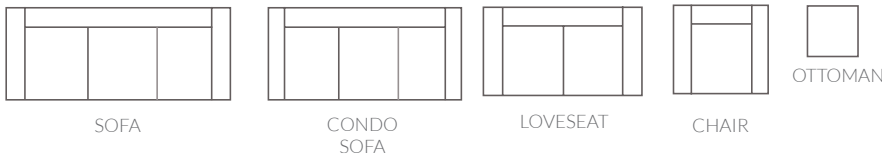

Silas

A curved welted detail wraps this slender track arm, on a small scale, tight-back frame. Eco-friendly construction. Certified sustainable, kiln-dried wood frame. Feather wrapped MicroGel soy-based polyfoam. Web and coil spring system. Benchmade in Canada. Available in fabric or leather.

Full Collection

As an inherent quality of a hand-crafted product, all dimensions are approximate

item	sku	dimensions					
sofa	1297-38	L85"	D34"	H33"	AH24"	SH18"	SD22"
condo sofa	1297-37	L76"	D34"	H33"	AH24"	SH18"	SD22"
loveseat	1297-35	L53"	D34"	H33"	AH24"	SH18"	SD22"
chair	297-20	L30"	D34"	H33"	AH24"	SH18"	SD22"
ottoman	297-14	L22"	D18"	H16"			