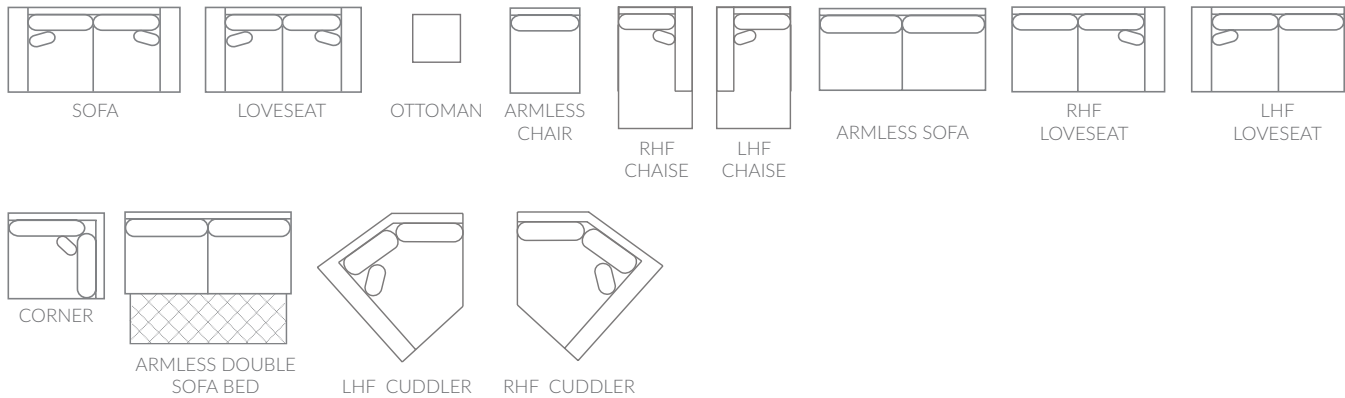

Sebastian

Everything comes together with this clean and current sofa. Track arms, wooden legs, and a semi-attached pillow back finish off this sleek look. Eco-friendly construction. Certified sustainable, kiln-dried wood frame. Soy-based polyfoam with fibre wrap. Sinuous wire spring system. Benchmade in Canada.

Full Collection

As an inherent quality of a hand-crafted product, all dimensions are approximate

item	sku	dimensions					
sofa	1245-38	L82"	D38"	H35"	AH26"	SH19"	SD23"
loveseat	1245-35	L63"	D38"	H35"	AH26"	SH19"	SD23"
ottoman	1245-14	L33"	D38"	H18"			
armless chair	1245-22	L33"	D38"	H35"		SH19"	SD23"
rhf chaise	1245-28	L38"	D67"	H35"	AH26"	SH19"	SD52"
lhf chaise	1245-29	L38"	D67"	H35"	AH26"	SH19"	SD52"
armless sofa	1245-39	L65"	D38"	H35"		SH19"	SD23"

item	sku	dimensions					
rhf loveseat	1245-54	L74"	D38"	H35"	AH26"	SH19"	SD23"
lhf loveseat	1245-55	L74"	D38"	H35"	AH26"	SH19"	SD23"
corner	1245-56	L38"	D38"	H35"		SH19"	SD23"
rhf cuddler	1245-70	L61"	D53"	H35"	AH26"	SH19"	SD24"
lhf cuddler	1245-71	L61"	D53"	H35"	AH26"	SH19"	SD24"
armless double sofa bed	1245-81	L65"	D38"	H35"		SH19"	SD23"