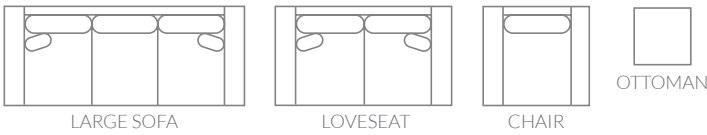

Salisbury

This collection brings new comfort as you sink into the deeper seats of the largest frame our Adesso line has to offer. Cool, wide, roll arms and loose pillow backs bring a new transitional look to your home. Eco-friendly construction. Certified sustainable, kiln-dried wood frame. Soy-based polyfoam with fibre wrap. Sinuous wire spring system. Benchmade in Canada.

Full Collection

As an inherent quality of a hand-crafted product, all dimensions are approximate

item	sku	dimensions					
large sofa	2303-40	L94"	D40"	H36"	AH24"	SH19"	SD24"
loveseat	2303-35	L69"	D40"	H36"	AH24"	SH19"	SD24"
chair	2303-20	L44"	D40"	H36"	AH24"	SH19"	SD24"
ottoman	2303-14	L22"	D26"	H18"			