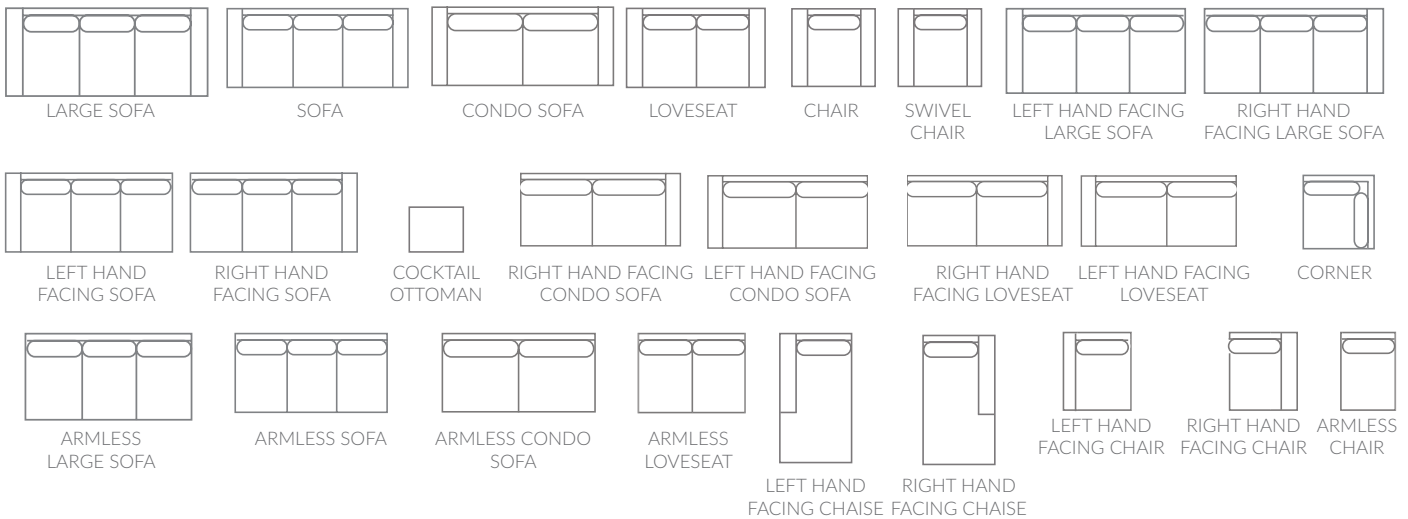

Reese

Ruched Paris club arms allow for extra curl-up comfort. Can be paired with traditional or modern décor. Eco-friendly construction. Certified sustainable, kiln-dried wood frame. Feather blend wrapped MicroGel soy-based polyfoam. Web and coil spring system. Benchmade in Canada. Available in fabric or leather.

Full Collection

As an inherent quality of a hand-crafted product, all dimensions are approximate

item	sku	dimensions					
large sofa	1023-40	L102"	D42"	H36"	AH25"	SH18"	SD24"
sofa	1023-38	L92"	D42"	H36"	AH25"	SH18"	SD24"
condo sofa	1023-37	L82"	D42"	H36"	AH25"	SH18"	SD24"
loveseat	1023-35	L73"	D42"	H36"	AH25"	SH18"	SD24"
chair	1023-20	L45"	D42"	H36"	AH25"	SH18"	SD24"
cocktail ottoman	1023-16	L35"	D25"	H18"			
armless chair	1023-22	L28"	D42"	H36"		SH18"	SD24"
swivel chair	1023-24	L40"	D39"	H36"	AH25"	SH18"	SD22"
rhf chaise	1023-28	L41"	D65"	H36"	AH25"	SH18"	SD47"
lhf chaise	1023-29	L41"	D65"	H36"	AH25"	SH18"	SD47"
lhf condo sofa	1023-31	L73"	D42"	H36"	AH25"	SH18"	SD24"
rhf condo sofa	1023-32	L73"	D42"	H36"	AH25"	SH18"	SD24"
armless loveseat	1023-34	L56"	D42"	H36"		SH18"	SD24"

item	sku	dimensions					
armless condo sofa	1023-36	L64"	D42"	H36"		SH18"	SD24"
armless sofa	1023-39	L74"	D42"	H36"		SH18"	SD24"
armless large sofa	1023-41	L84"	D42"	H36"		SH18"	SD24"
rhf large sofa	1023-42	L93"	D42"	H36"	AH25"	SH18"	SD24"
lhf large sofa	1023-43	L93"	D42"	H36"	AH25"	SH18"	SD24"
rhf chair	1023-52	L37"	D42"	H36"	AH25"	SH18"	SD24"
lhf chair	1023-53	L37"	D42"	H36"	AH25"	SH18"	SD24"
rhf loveseat	1023-54	L65"	D42"	H36"	AH25"	SH18"	SD24"
lhf loveseat	1023-55	L65"	D42"	H36"	AH25"	SH18"	SD24"
corner	1023-56	L42"	D42"	H36"		SH18"	SD24"
rhf sofa	1023-64	L83"	D42"	H36"	AH25"	SH18"	SD24"
lhf sofa	1023-65	L83"	D42"	H36"	AH25"	SH18"	SD24"