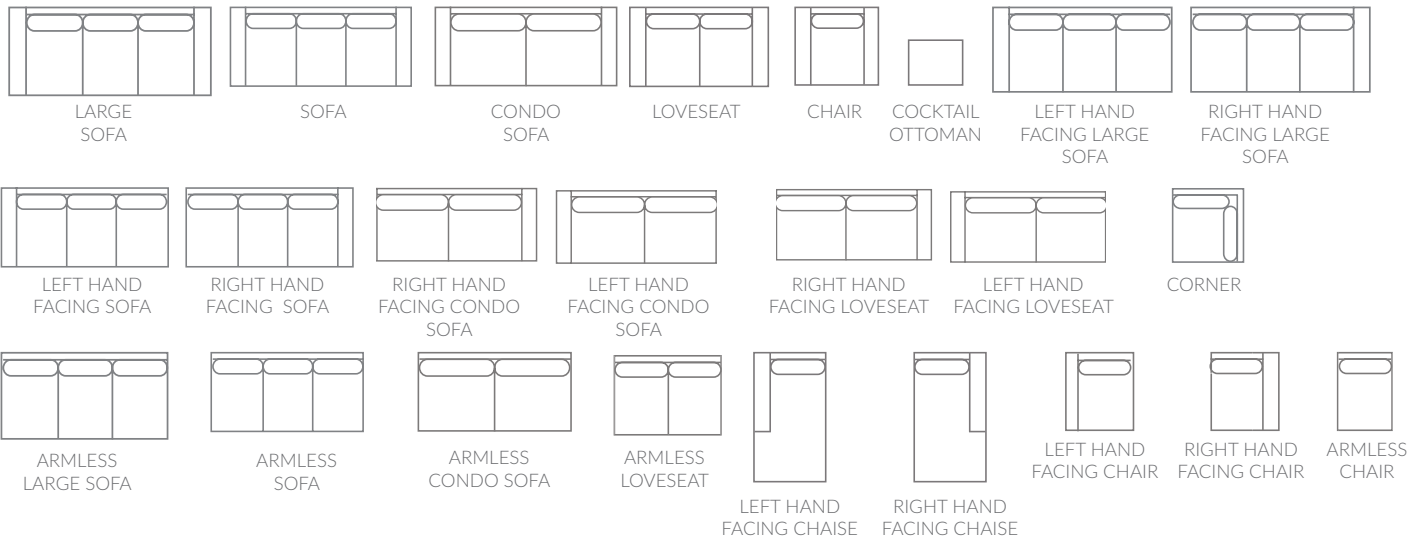

Prentice

Overscaled track arms with nailhead trim frame this clean-lined traditional sofa. Eco-friendly construction. Certified sustainable, kiln-dried wood frame. Feather blend wrapped MicroGel soy-based polyfoam. Web and coil spring system. Benchmade in Canada. Available in fabric or leather. Accent pillows not included.

Full Collection

As an inherent quality of a hand-crafted product, all dimensions are approximate

item	sku	dimensions					
large sofa	1025-40	L98"	D42"	H34"	AH23"	SH18"	SD24"
sofa	1025-38	L88"	D42"	H34"	AH23"	SH18"	SD24"
condo sofa	1025-37	L78"	D42"	H34"	AH23"	SH18"	SD24"
loveseat	1025-35	L70"	D42"	H34"	AH23"	SH18"	SD24"
chair	1025-20	L42"	D42"	H34"	AH23"	SH18"	SD24"
cocktail ottoman	1025-16	L35"	D25"	H18"			
armless chair	1025-22	L28"	D42"	H34"		SH18"	SD24"
rhf chaise	1025-28	L39"	D65"	H34"	AH23"	SH18"	SD47"
lhf chaise	1025-29	L39"	D65"	H34"	AH23"	SH18"	SD47"
lhf condo sofa	1025-31	L73"	D42"	H34"	AH23"	SH18"	SD24"
rhf condo sofa	1025-32	L73"	D42"	H34"	AH23"	SH18"	SD24"

item	sku	dimensions					
armless loveseat	1025-34	L56"	D42"	H34"		SH18"	SD24"
armless condo sofa	1025-36	L64"	D42"	H34"		SH18"	SD24"
armless sofa	1025-39	L74"	D42"	H34"		SH18"	SD24"
armless large sofa	1025-41	L84"	D42"	H34"		SH18"	SD24"
rhf large sofa	1025-42	L91"	D42"	H34"	AH23"	SH18"	SD24"
lhf large sofa	1025-43	L91"	D42"	H34"	AH23"	SH18"	SD24"
rhf chair	1025-52	L35"	D42"	H34"	AH23"	SH18"	SD24"
lhf chair	1025-53	L35"	D42"	H34"	AH23"	SH18"	SD24"
rhf loveseat	1025-54	L63"	D42"	H34"	AH23"	SH18"	SD24"
lhf loveseat	1025-55	L63"	D42"	H34"	AH23"	SH18"	SD24"
corner	1025-56	L42"	D42"	H34"		SH18"	SD24"
rhf sofa	1025-64	L81"	D42"	H34"	AH23"	SH18"	SD24"
lhf sofa	1025-65	L81"	D42"	H34"	AH23"	SH18"	SD24"