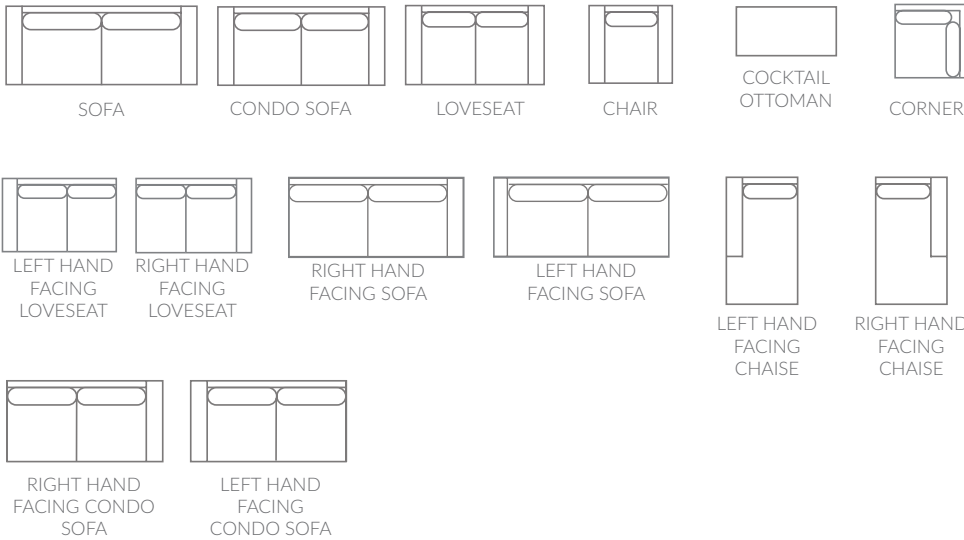

Pavo

Euro-modern design for the look of now. Metal legs and clean lines are the perfect pair. Eco-friendly construction. Certified sustainable, kiln-dried wood frame. Feather blend wrapped MicroGel soy-based polyfoam. Sinuous spring system. Benchmade in Canada. Available in fabric or leather. Leg Color option: Black, Grey, Gold, Polished Chrome

Full Collection

As an inherent quality of a hand-crafted product, all dimensions are approximate

item	sku	dimensions					
sofa	1033-38	L95"	D38"	H33"	AH24"	SH17"	SD25"
condo sofa	1033-37	L78"	D38"	H33"	AH24"	SH17"	SD25"
loveseat	1033-35	L67"	D38"	H33"	AH24"	SH17"	SD25"
chair	1033-20	L39"	D38"	H33"	AH24"	SH17"	SD25"
cocktail ottoman	1033-16	L35"	D25"	H17"			
rhf chaise	1033-28	L39"	D60"	H33"	AH24"	SH17"	SD45"
lhf chaise	1033-29	L39"	D60"	H33"	AH24"	SH17"	SD45"

item	sku	dimensions					
lhf condo sofa	1033-31	L74"	D38"	H33"	AH24"	SH17"	SD25"
rhf condo sofa	1033-32	L74"	D38"	H33"	AH24"	SH17"	SD25"
rhf loveseat	1033-54	L63"	D38"	H33"	AH24"	SH17"	SD25"
lhf loveseat	1033-55	L63"	D38"	H33"	AH24"	SH17"	SD25"
corner	1033-56	L38"	D38"	H33"		SH17"	SD25"
rhf sofa	1033-64	L91"	D38"	H33"	AH24"	SH17"	SD25"
lhf sofa	1033-65	L91"	D38"	H33"	AH24"	SH17"	SD25"