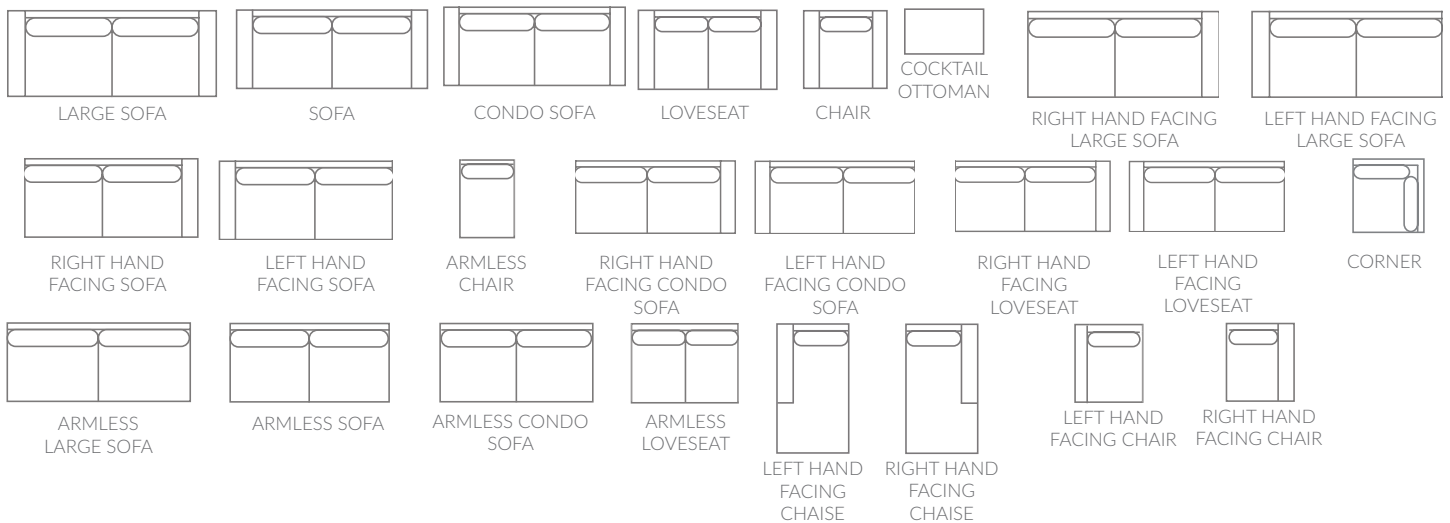

Paisley collection

Modernized Belgian wing arms give this frame a contemporary spin on a classic look. Eco-friendly construction. Certified sustainable, kiln-dried wood frame. Feather blend wrapped MicroGel soy-based polyfoam. Web and coil spring system. Benchmade in Canada. Available in fabric or leather.

Full Collection

As an inherent quality of a hand-crafted product, all dimensions are approximate

item	sku	dimensions					
large sofa	1062-40	L92"	D42"	H38"	AH25"	SH19"	SD24"
sofa	1062-38	L82"	D42"	H38"	AH25"	SH19"	SD24"
condo sofa	1062-37	L72"	D42"	H38"	AH25"	SH19"	SD24"
loveseat	1062-35	L64"	D42"	H38"	AH25"	SH19"	SD24"
chair	1062-20	L38"	D42"	H38"	AH25"	SH19"	SD24"
cocktail ottoman	1062-16	L35"	D25"	H18"			
armless chair	1062-22	L28"	D42"	H38"		SH19"	SD24"
rhf chaise	1062-28	L37"	D65"	H38"	AH25"	SH19"	SD47"
lhf chaise	1062-29	L37"	D65"	H38"	AH25"	SH19"	SD47"
lhf condo sofa	1062-31	L69"	D42"	H38"	AH25"	SH19"	SD24"
rhf condo sofa	1062-32	L69"	D42"	H38"	AH25"	SH19"	SD24"

item	sku	dimensions					
armless loveseat	1062-34	L56"	D42"	H38"		SH19"	SD24"
armless condo sofa	1062-36	L64"	D42"	H38"		SH19"	SD24"
armless sofa	1062-39	L74"	D42"	H38"		SH19"	SD24"
armless large sofa	1062-41	L84"	D42"	H38"		SH19"	SD24"
rhf large sofa	1062-42	L88"	D42"	H38"	AH25"	SH19"	SD24"
lhf large sofa	1062-43	L88"	D42"	H38"	AH25"	SH19"	SD24"
rhf chair	1062-52	L33"	D42"	H38"	AH25"	SH19"	SD24"
lhf chair	1062-53	L33"	D42"	H38"	AH25"	SH19"	SD24"
rhf loveseat	1062-54	L61"	D42"	H38"	AH25"	SH19"	SD24"
lhf loveseat	1062-55	L61"	D42"	H38"	AH25"	SH19"	SD24"
corner	1062-56	L42"	D42"	H38"		SH19"	SD24"
rhf sofa	1062-64	L79"	D42"	H38"	AH25"	SH19"	SD24"
lhf sofa	1062-65	L79"	D42"	H38"	AH25"	SH19"	SD24"