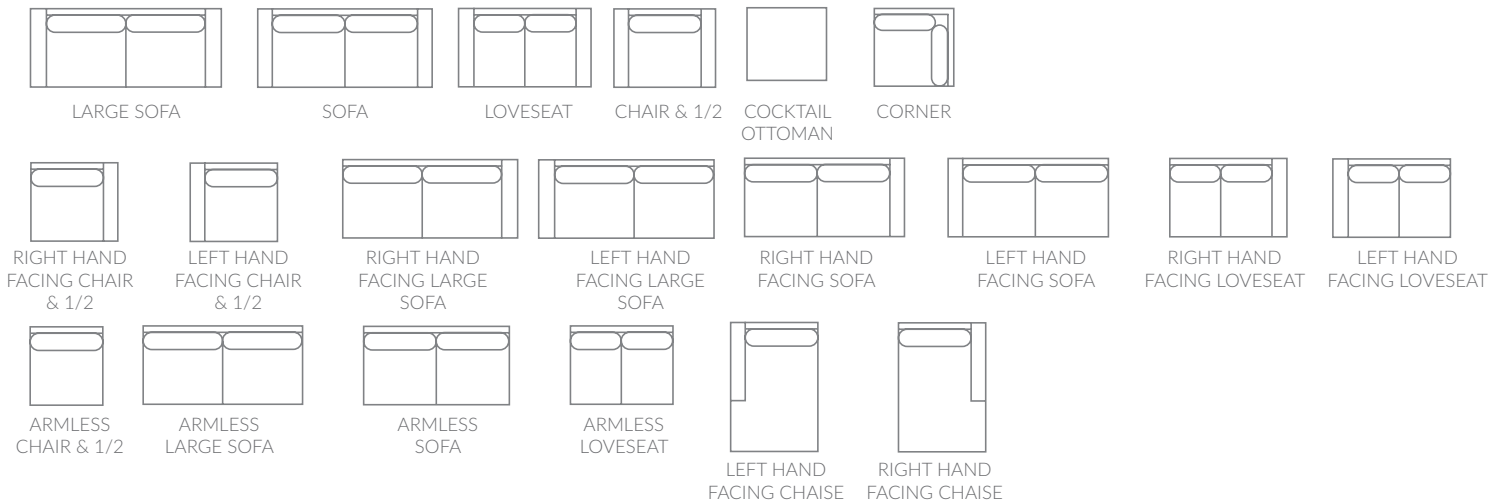

Orion

This collection exudes a remarkably contemporary style that is perfect for the trendsetting home. It features luxurious deep seating, complemented by generously proportioned track arms. When you settle into the depth of the seat, you'll discover a new level of comfort that our line has to offer. Eco-friendly construction. Certified sustainable, kiln-dried wood frame. Feather blend wrapped MicroGel soy-based polyfoam. Sinuous spring system. Bench made in Canada. Available in fabric or leather.

Full Collection

As an inherent quality of a hand-crafted product, all dimensions are approximate

item	sku	dimensions					
large sofa	2315-40	L110"	D43"	H37"	AH23"	SH19"	SD26"
sofa	2315-38	L100"	D43"	H37"	AH23"	SH19"	SD26"
loveseat	2315-35	L80"	D43"	H37"	AH23"	SH19"	SD26"
chair & 1/2	2315-26	L60"	D43"	H37"	AH23"	SH19"	SD26"
cocktail ottoman	2315-16	L40"	D40"	H18"			
armless chair & 1/2	2315-27	L40"	D43"	H37"		SH19"	SD26"
rhf chaise	2315-28	L50"	D80"	H37"	AH23"	SH19"	
lhf chaise	2315-29	L50"	D80"	H37"	AH23"	SH19"	
armless loveseat	2315-34	L60"	D43"	H37"		SH19"	SD26"
armless sofa	2315-39	L80"	D43"	H37"		SH19"	SD26"

item	sku	dimensions					
armless large sofa	2315-41	L90"	D43"	H37"		SH19"	SD26"
rhf chair & 1/2	2315-50	L50"	D43"	H37"	AH23"	SH19"	SD26"
lhf chair & 1/2	2315-51	L50"	D43"	H37"	AH23"	SH19"	SD26"
rhf loveseat	2315-54	L70"	D43"	H37"	AH23"	SH16"	SD26"
rhf loveseat	2315-55	L70"	D43"	H37"	AH23"	SH19"	SD26"
corner	2315-56	L43"	D43"	H37"		SH19"	SD26"
rhf sofa	2315-64	L90"	D43"	H37"	AH23"	SH19"	SD26"
lhf sofa	2315-65	L90"	D43"	H37"	AH23"	SH19"	SD26"
rhf large sofa	2315-42	L100"	D43"	H37"	AH23"	SH19"	SD26"
lhf large sofa	2315-43	L100"	D43"	H37"	AH23"	SH19"	SD26"

 = fabric available  = leather available  = swivel chair Accent pillows not included