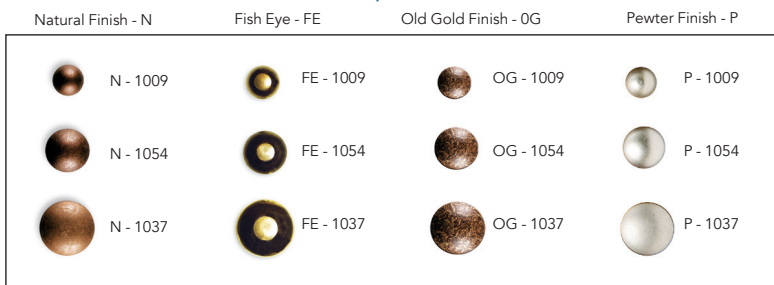

Decorative Upholstery Nails