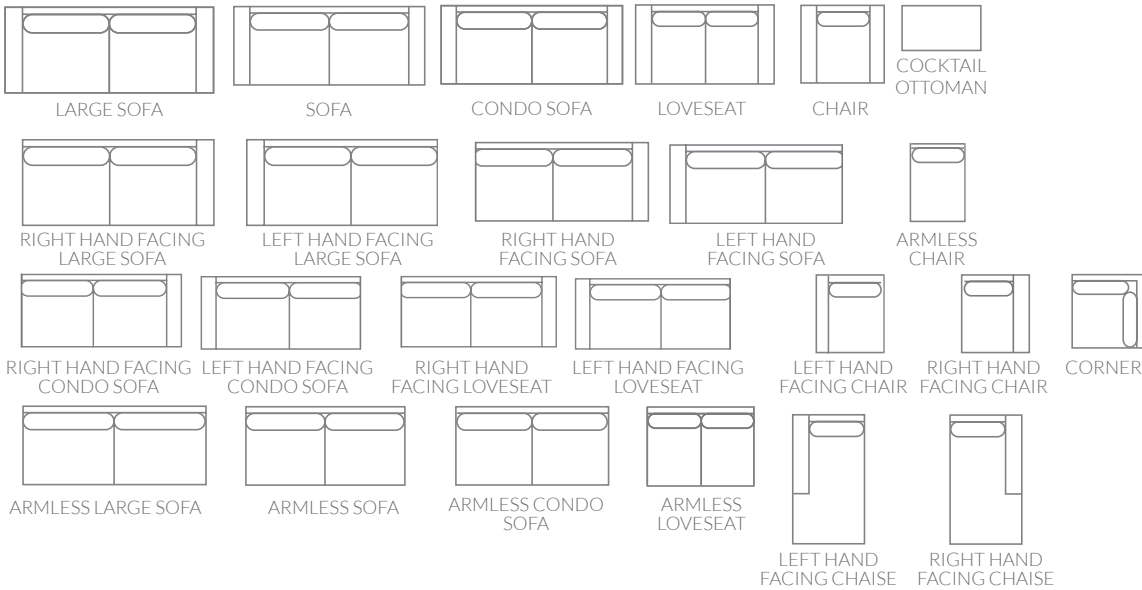

## Montgomery Slipcover

Our classic Belgian slope arm; the newest version of our legendary Monty sofa. Eco-friendly construction. Certified sustainable, kiln-dried wood frame. Feather blend wrapped MicroGel soy-based polyfoam. Web and coil spring system. Benchmade in Canada.

### Full Collection

As an inherent quality of a hand-crafted product, all dimensions are approximate

item	sku	sku slipcover	dimensions					
large sofa	1290-40	1490-40	L94"	D42"	H38"	AH25"	SH19"	SD24"
sofa	1290-38	1490-38	L84"	D42"	H38"	AH25"	SH19"	SD24"
condo sofa	1290-37	1490-37	L74"	D42"	H38"	AH25"	SH19"	SD24"
loveseat	1290-35	1490-35	L66"	D42"	H38"	AH25"	SH19"	SD24"
chair	1290-20	1490-20	L40"	D42"	H38"	AH25"	SH19"	SD24"
cocktail ottoman	1290-16	1490-16	L35"	D25"	H18"			
armless chair	1290-22	1490-22	L28"	D42"	H38"		SH19"	SD24"
rhf chaise	1290-28	1490-28	L38"	D65"	H38"	AH25"	SH19"	SD47"
lhf chaise	1290-29	1490-29	L38"	D65"	H38"	AH25"	SH19"	SD47"
lhf condo sofa	1290-31	1490-31	L70"	D42"	H38"	AH25"	SH19"	SD24"
rhf condo sofa	1290-32	1490-32	L70"	D42"	H38"	AH25"	SH19"	SD24"

item	sku	sku slipcover	dimensions					
armless loveseat	1290-34	1490-34	L56"	D42"	H38"		SH19"	SD24"
armless condo sofa	1290-36	1490-36	L64"	D42"	H38"		SH19"	SD24"
armless sofa	1290-39	1490-39	L74"	D42"	H38"		SH19"	SD24"
armless large sofa	1290-41	1490-41	L84"	D42"	H38"		SH19"	SD24"
rhf large sofa	1290-42	1490-42	L89"	D42"	H38"	AH25"	SH19"	SD24"
lhf large sofa	1290-43	1490-43	L89"	D42"	H38"	AH25"	SH19"	SD24"
rhf chair	1290-52	1490-52	L34"	D42"	H38"	AH25"	SH19"	SD24"
lhf chair	1290-53	1490-53	L34"	D42"	H38"	AH25"	SH19"	SD24"
rhf loveseat	1290-54	1490-54	L62"	D42"	H38"	AH25"	SH19"	SD24"
lhf loveseat	1290-55	1490-55	L62"	D42"	H38"	AH25"	SH19"	SD24"
corner	1290-56	1490-56	L42"	D42"	H38"		SH19"	SD24"
rhf sofa	1290-64	1490-64	L80"	D42"	H38"	AH25"	SH19"	SD24"
lhf sofa	1290-65	1490-65	L80"	D42"	H38"	AH25"	SH19"	SD24"