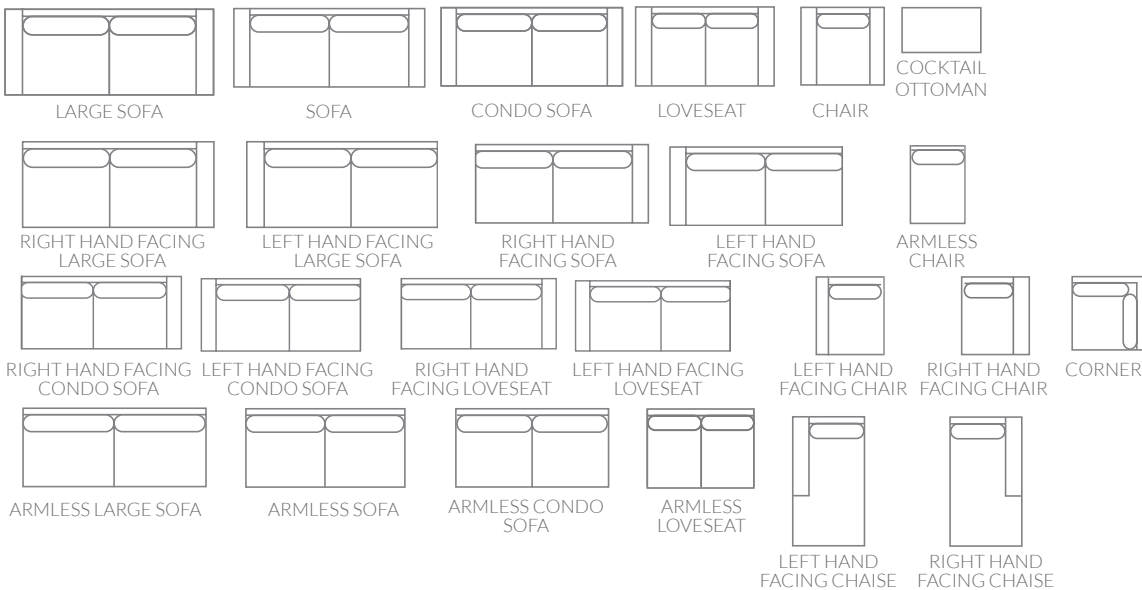

Montgomery

Our classic Belgian slope arm; the newest version of our legendary Monty sofa. Eco-friendly construction. Certified sustainable, kiln-dried wood frame. Feather blend wrapped MicroGel soy-based polyfoam. Web and coil spring system. Benchmade in Canada. Available in fabric or leather. Available as a slipcover.

Full Collection

As an inherent quality of a hand-crafted product, all dimensions are approximate

item	sku	sku slipcover	dimensions					
large sofa	1290-40	1490-40	L94"	D42"	H38"	AH25"	SH19"	SD24"
sofa	1290-38	1490-38	L84"	D42"	H38"	AH25"	SH19"	SD24"
condo sofa	1290-37	1490-37	L74"	D42"	H38"	AH25"	SH19"	SD24"
loveseat	1290-35	1490-35	L66"	D42"	H38"	AH25"	SH19"	SD24"
chair	1290-20	1490-20	L40"	D42"	H38"	AH25"	SH19"	SD24"
cocktail ottoman	1290-16	1490-16	L35"	D25"	H18"			
armless chair	1290-22	1490-22	L28"	D42"	H38"		SH19"	SD24"
rhf chaise	1290-28	1490-28	L38"	D65"	H38"	AH25"	SH19"	SD47"
lhf chaise	1290-29	1490-29	L38"	D65"	H38"	AH25"	SH19"	SD47"
lhf condo sofa	1290-31	1490-31	L70"	D42"	H38"	AH25"	SH19"	SD24"
rhf condo sofa	1290-32	1490-32	L70"	D42"	H38"	AH25"	SH19"	SD24"

item	sku	sku slipcover	dimensions					
armless loveseat	1290-34	1490-34	L56"	D42"	H38"		SH19"	SD24"
armless condo sofa	1290-36	1490-36	L64"	D42"	H38"		SH19"	SD24"
armless sofa	1290-39	1490-39	L74"	D42"	H38"		SH19"	SD24"
armless large sofa	1290-41	1490-41	L84"	D42"	H38"		SH19"	SD24"
rhf large sofa	1290-42	1490-42	L89"	D42"	H38"	AH25"	SH19"	SD24"
lhf large sofa	1290-43	1490-43	L89"	D42"	H38"	AH25"	SH19"	SD24"
rhf chair	1290-52	1490-52	L34"	D42"	H38"	AH25"	SH19"	SD24"
lhf chair	1290-53	1490-53	L34"	D42"	H38"	AH25"	SH19"	SD24"
rhf loveseat	1290-54	1490-54	L62"	D42"	H38"	AH25"	SH19"	SD24"
lhf loveseat	1290-55	1490-55	L62"	D42"	H38"	AH25"	SH19"	SD24"
corner	1290-56	1490-56	L42"	D42"	H38"		SH19"	SD24"
rhf sofa	1290-64	1490-64	L80"	D42"	H38"	AH25"	SH19"	SD24"
lhf sofa	1290-65	1490-65	L80"	D42"	H38"	AH25"	SH19"	SD24"