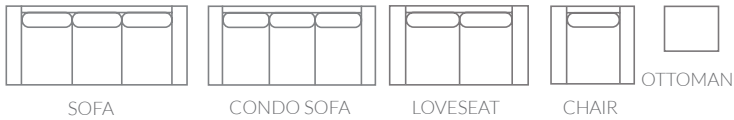

Millie

Vividly sloping arms that frame the sleek silhouette. Eco-friendly construction. Certified sustainable, kiln-dried wood frame. Feather wrapped MicroGel soy-based polyfoam. Web and coil spring system. Benchmade in Canada. Available in fabric or leather.

Full Collection

As an inherent quality of a hand-crafted product, all dimensions are approximate

item	sku	dimensions					
sofa	1242-38	L84"	D34"	H34"	AH22"	SH18"	SD20"
condo sofa	1242-37	L75"	D34"	H34"	AH22"	SH18"	SD20"
loveseat	1242-35	L52"	D34"	H34"	AH22"	SH18"	SD20"
chair	242-20	L29"	D34"	H34"	AH22"	SH18"	SD20"
ottoman	242-14	L22"	D18"	H16"			