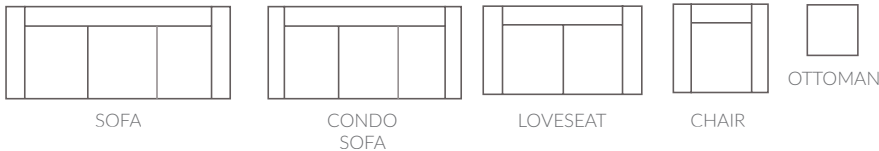

Millicent

Vividly sloping arms that frame the sleek silhouette. Eco-friendly construction. Certified sustainable, kiln-dried wood frame. Feather wrapped MicroGel soy-based polyfoam. Web and coil spring system. Benchmade in Canada. Available in fabric or leather.

Full Collection

As an inherent quality of a hand-crafted product, all dimensions are approximate

item	sku	dimensions					
sofa	1266-38	L84"	D34"	H35"	AH22"	SH18"	SD22"
condo sofa	1266-37	L75"	D34"	H35"	AH22"	SH18"	SD22"
loveseat	1266-35	L52"	D34"	H35"	AH22"	SH18"	SD22"
chair	266-20	L29"	D34"	H35"	AH22"	SH18"	SD22"
ottoman	266-14	L22"	D18"	H16"			