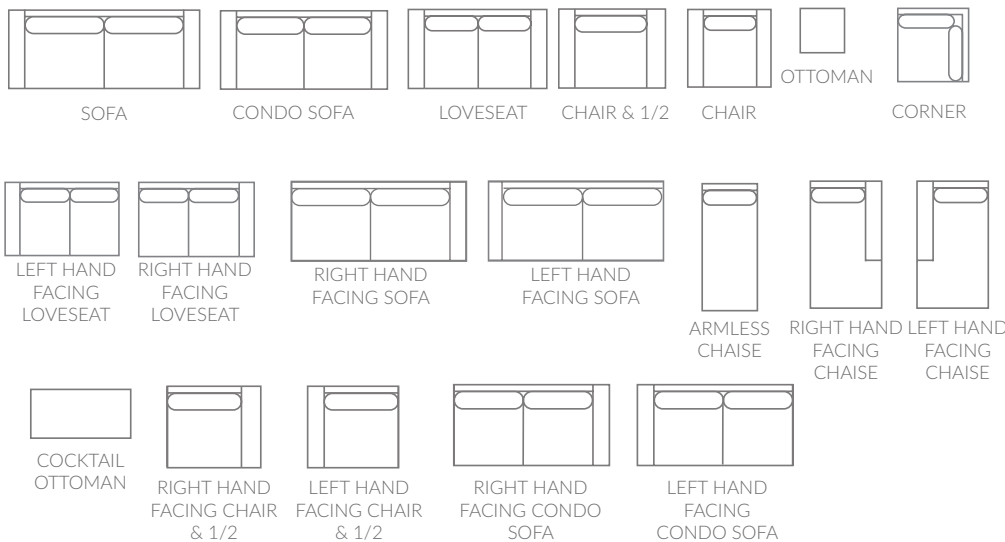

## Mensa

A perfectly proportioned square sofa with wide block legs. Modern design paired with true comfort. Eco-friendly construction. Certified sustainable, kiln-dried wood frame. Feather blend wrapped MicroGel soy-based polyfoam. Sinuous spring system. Benchmade in Canada. Available in fabric or leather.

## Full Collection

As an inherent quality of a hand-crafted product, all dimensions are approximate

item	sku	dimensions					
sofa	1401-38	L84"	D39"	H31"	AH22"	SH17"	SD25"
condo sofa	1401-37	L75"	D39"	H31"	AH22"	SH17"	SD25"
loveseat	1401-35	L66"	D39"	H31"	AH22"	SH17"	SD25"
chair & 1/2	1401-26	L48"	D39"	H31"	AH22"	SH17"	SD25"
chair	1401-20	L38"	D39"	H31"	AH22"	SH17"	SD25"
cocktail ottoman	1401-16	L35"	D25"	H17"			
ottoman	1401-14	L26"	D22"	H17"			

item	sku	dimensions					
rhf chaise	1401-28	L37"	D63"	H31"	AH22"	SH17"	SD45"
lhf chaise	1401-29	L37"	D63"	H31"	AH22"	SH17"	SD45"
lhf condo sofa	1401-31	L68"	D39"	H31"	AH22"	SH17"	SD25"
rhf condo sofa	1401-32	L68"	D39"	H31"	AH22"	SH17"	SD25"
armless chaise	1401-33	L30"	D63"	H31"		SH17"	SD45"
rhf chair & 1/2	1401-50	L43"	D39"	H31"	AH22"	SH17"	SD25"
lhf chair & 1/2	1401-51	L43"	D39"	H31"	AH22"	SH17"	SD25"
rhf loveseat	1401-54	L59"	D39"	H31"	AH22"	SH17"	SD25"
lhf loveseat	1401-55	L59"	D39"	H31"	AH22"	SH17"	SD25"
corner	1401-56	L40"	D39"	H31"		SH17"	SD25"
rhf sofa	1401-64	L77"	D39"	H31"	AH22"	SH17"	SD25"
lhf sofa	1401-65	L77"	D39"	H31"	AH22"	SH17"	SD25"