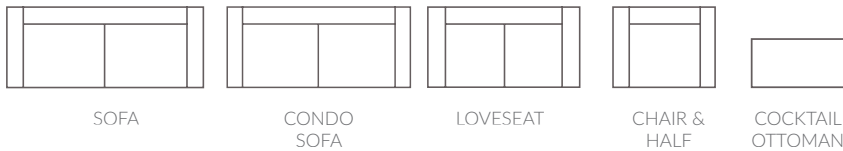

Maude

Sheltered surroundings. This tufted shelter arm sofa is what dreams are made of. Eco-friendly construction. Certified sustainable, kiln-dried wood frame. MicroGel soy-based polyfoam with fibre wrap. Sinuous wire spring system. Benchmade in Canada. Available in fabric or leather.

Full Collection

As an inherent quality of a hand-crafted product, all dimensions are approximate

item	sku	dimensions					
sofa	UR28-38	L83"	D35"	H31"	AH31"	SH19"	SD22"
condo sofa	UR28-37	L74"	D35"	H31"	AH31"	SH19"	SD22"
loveseat	UR28-35	L65"	D35"	H31"	AH31"	SH19"	SD22"
chair & 1/2	UR28-26	L47"	D35"	H31"	AH31"	SH19"	SD22"
cocktail ottoman	UR28-16	L35"	D28"	H18"			