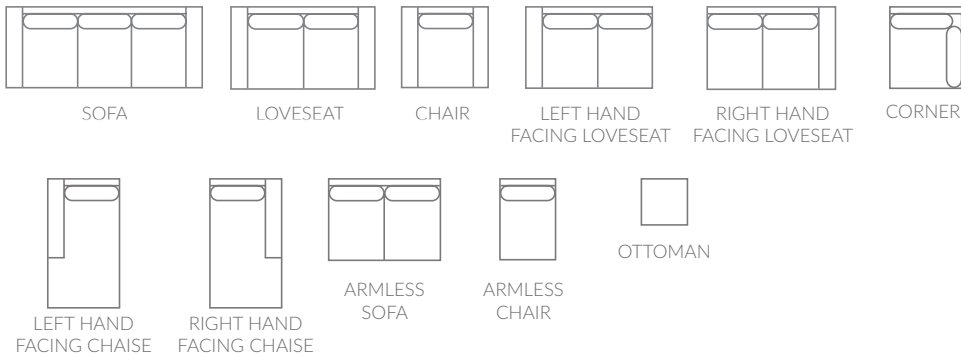

Marcus

This cozy sectional can be configured to fit your lifestyle. Pleated slipcover adds a traditional look to a comfortable feel. Eco-friendly construction. Certified sustainable, kiln-dried wood frame. Feather blend wrapped MicroGel soy-based polyfoam. Web and coil spring system. Benchmade in Canada. Accent pillows not included.

Full Collection

As an inherent quality of a hand-crafted product, all dimensions are approximate

item	sku	dimensions					
sofa	5843-38	L86"	D37"	H37"	AH26"	SH20"	SD22"
loveseat	5843-35	L63"	D37"	H37"	AH26"	SH20"	SD22"
chair	5843-20	L40"	D37"	H37"	AH26"	SH20"	SD22"
ottoman	5843-14	L28"	D23"	H18"			
armless chair	5843-22	L28"	D37"	H37"		SH20"	SD22"
rhf chaise	5843-28	L37"	D62"	H37"	AH26"	SH20"	SD46"

item	sku	dimensions					
lhf chaise	5843-29	L37"	D62"	H37"	AH26"	SH20"	SD46"
armless sofa	5843-39	L56"	D37"	H37"		SH20"	SD22"
rhf loveseat	5843-54	L65"	D37"	H37"	AH26"	SH20"	SD22"
lhf loveseat	5843-55	L65"	D37"	H37"	AH26"	SH20"	SD22"
corner	5843-56	L37"	D37"	H18"		SH20"	SD22"