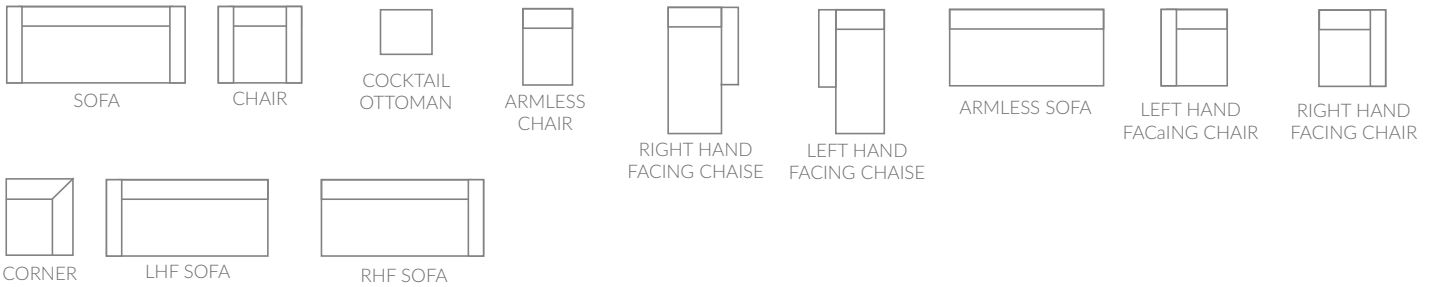

Loretta

Embracing your curves, make this cool sectional collection a modern favourite. Eco-friendly construction. Certified sustainable, kiln-dried wood frame. MicroGel soy-based polyfoam with fibre wrap. Sinuous wire spring system. Benchmade in Canada. Available in fabric or leather. Leg color options: black, gold and brushed chrome. Accent pillows not included.

Full Collection

As an inherent quality of a hand-crafted product, all dimensions are approximate

item	sku	dimensions					
sofa	UR96-38	L78"	D38"	H28"	AH26"	SH17"	SD25"
chair	UR96-20	L47"	D38"	H28"	AH26"	SH17"	SD25"
cocktail ottoman	UR96-16	L32"	D25"	H18"			
armless chair	UR96-22	L32"	D38"	H28"		SH17"	SD25"
rhf chaise	UR96-28	L39"	D63"	H28"	AH26"	SH17"	SD49"
lhf chaise	UR96-29	L39"	D63"	H28"	AH26"	SH17"	SD49"

item	sku	dimensions					
armless sofa	UR96-39	L62"	D38"	H28"		SH17"	SD25"
rhf chair	UR96-52	L39"	D38"	H28"	AH26"	SH17"	SD25"
lhf chair	UR96-53	L39"	D38"	H28"	AH26"	SH17"	SD25"
corner	UR96-56	L38"	D38"	H28"		SH17"	SD25"
rhf sofa	UR96-64	L70"	D38"	H28"	AH26"	SH17"	SD25"
lhf sofa	UR96-65	L70"	D38"	H28"	AH26"	SH17"	SD25"