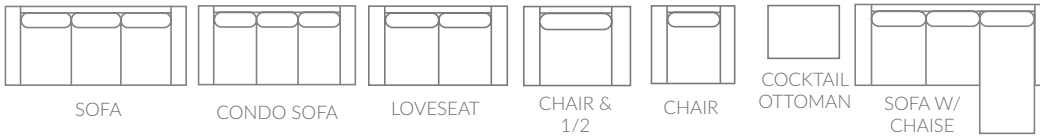

## Kent

Slim arms and chrome legs elevate the simplicity of this style. Clean, classic, comfortable. 3-over-3 version of Kiera. Eco-friendly construction. Certified sustainable, kiln-dried wood frame. MicroGel soy-based polyfoam with fibre wrap. Sinuous wire spring system. Benchmade in Canada. Available in fabric or leather. Accent pillows not included. Leg color options: black, gold and Brushed chrome.

## Full Collection

As an inherent quality of a hand-crafted product, all dimensions are approximate

item	sku	dimensions					
sofa	UR86-38	L86"	D35"	H33"	AH26"	SH19"	SD23"
condo sofa	UR86-37	L79"	D35"	H33"	AH26"	SH19"	SD23"
loveseat	UR86-35	L60"	D35"	H33"	AH26"	SH19"	SD23"
chair & 1/2	UR86-26	L44"	D35"	H33"	AH26"	SH19"	SD23"
chair	UR86-20	L34"	D35"	H33"	AH26"	SH19"	SD23"
ottoman	UR86-16	L36"	D23"	H18"			
sofa chaise	UR86-48	L86"	D59"	H33"	AH26"	SH19"	SD47"