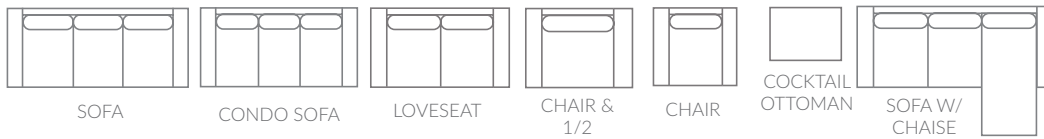

Kent

Slim arms and chrome legs elevate the simplicity of this style. Clean, classic, comfortable. 3-over-3 version of Kiera. Eco-friendly construction. Certified sustainable, kiln-dried wood frame. MicroGel soy-based polyfoam with fibre wrap. Sinuous wire spring system. Benchmade in Canada. Available in fabric or leather. Accent pillows not included. Leg color options: black, gold and Brushed chrome.

Full Collection

As an inherent quality of a hand-crafted product, all dimensions are approximate

item	sku	dimensions					
sofa	UR86-38	L86"	D35"	H33"	AH26"	SH19"	SD23"
condo sofa	UR86-37	L79"	D35"	H33"	AH26"	SH19"	SD23"
loveseat	UR86-35	L60"	D35"	H33"	AH26"	SH19"	SD23"
chair & 1/2	UR86-26	L44"	D35"	H33"	AH26"	SH19"	SD23"
chair	UR86-20	L34"	D35"	H33"	AH26"	SH19"	SD23"
ottoman	UR86-16	L36"	D23"	H18"			
sofa chaise	UR86-48	L86"	D59"	H33"	AH26"	SH19"	SD47"