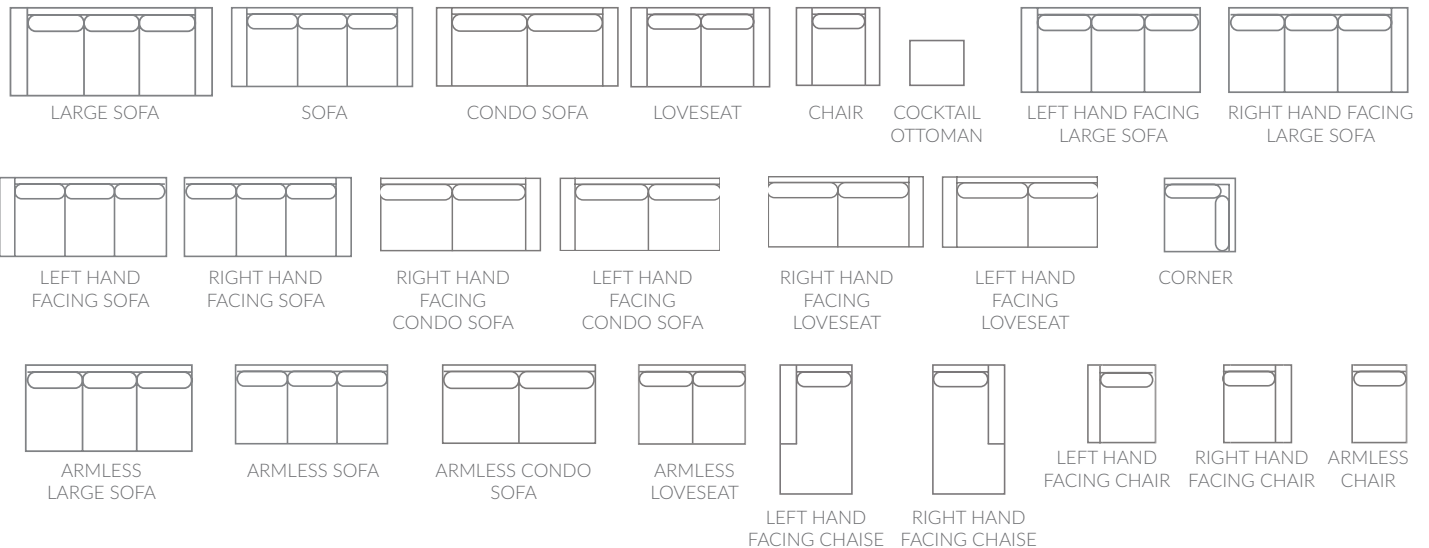

## Keating

The scale is not for the faint of heart. Boldly masculine silhouette and dramatically deep seating lend to opulent comfort. Sometimes bigger is better. Eco-friendly construction. Certified sustainable, kiln-dried wood frame. Feather blend wrapped MicroGel soy-based polyfoam. Web and coil spring system. Benchmade in Canada. Available in fabric or leather.

## Full Collection

As an inherent quality of a hand-crafted product, all dimensions are approximate

item	sku	dimensions					
large sofa	1019-40	L102"	D42"	H35"	AH25"	SH18"	SD24"
sofa	1019-38	L92"	D42"	H35"	AH25"	SH18"	SD24"
condo sofa	1019-37	L82"	D42"	H35"	AH25"	SH18"	SD24"
loveseat	1019-35	L74"	D42"	H35"	AH25"	SH18"	SD24"
chair	1019-20	L46"	D42"	H35"	AH25"	SH18"	SD24"
cocktail ottoman	1019-16	L35"	D25"	H18"			
armless chair	1019-22	L28"	D42"	H35"	SH18" SD24"		
rhf chaise	1019-28	L41"	D65"	H35"	AH25"	SH18"	SD47"
lhf chaise	1019-29	L41"	D65"	H35"	AH25"	SH18"	SD47"
lhf condo sofa	1019-31	L73"	D42"	H35"	AH25"	SH18"	SD24"
rhf condo sofa	1019-32	L73"	D42"	H35"	AH25"	SH18"	SD24"

item	sku	dimensions					
armless loveseat	1019-34	L56"	D42"	H35"			SH18" SD24"
armless condo sofa	1019-36	L64"	D42"	H35"			SH18" SD24"
armless sofa	1019-39	L74"	D42"	H35"			SH18" SD24"
armless large sofa	1019-41	L84"	D42"	H35"			SH18" SD24"
rhf large sofa	1019-42	L93"	D42"	H35"	AH25"	SH18"	SD24"
lhf large sofa	1019-43	L93"	D42"	H35"	AH25"	SH18"	SD24"
rhf chair	1019-52	L37"	D42"	H35"	AH25"	SH18"	SD24"
lhf chair	1019-53	L37"	D42"	H35"	AH25"	SH18"	SD24"
rhf loveseat	1019-54	L65"	D42"	H35"	AH25"	SH18"	SD24"
lhf loveseat	1019-55	L65"	D42"	H35"	AH25"	SH18"	SD24"
corner	1019-56	L42"	D42"	H35"	AH25"	SH18"	SD24"
rhf sofa	1019-64	L83"	D42"	H35"	AH25"	SH18"	SD24"
lhf sofa	1019-65	L83"	D42"	H35"	AH25"	SH18"	SD24"