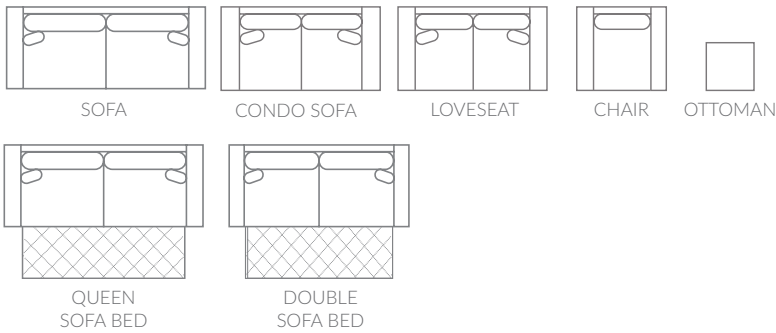

Kacey

Skislope arms and a semi-attached back coexist in perfect harmony. Eco-friendly construction. Certified sustainable, kiln-dried wood frame. Soy-based polyfoam with fibre wrap. Sinuous wire spring system. Benchmade in Canada.

Full Collection

As an inherent quality of a hand-crafted product, all dimensions are approximate

item	sku	dimensions					
sofa	1701-38	L78"	D36"	H34"	AH22"	SH19"	SD21"
condo sofa	1701-37	L70"	D36"	H34"	AH22"	SH19"	SD21"
loveseat	1701-35	L55"	D36"	H34"	AH22"	SH19"	SD21"
chair	1701-20	L32"	D36"	H34"	AH22"	SH19"	SD21"
ottoman	1701-14	L26"	D22"	H18"			
double sofa bed	1701-80	L70"	D36"	H34"	AH22"	SH19"	SD21"
queen sofa bed	1701-88	L78"	D36"	H34"	AH22"	SH19"	SD21"