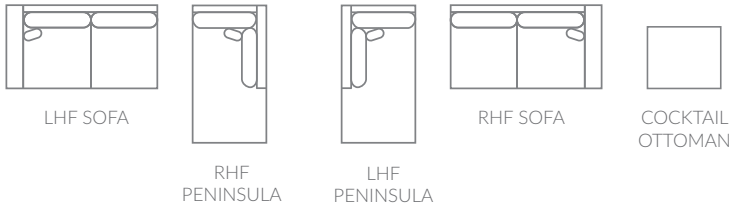

Jasper

This sectional has wide curved arms for ultimate comfort. Loose back pillows and optional contrast piping give it a modern twist. Eco-friendly construction. Certified sustainable, kiln-dried wood frame. Soybased polyfoam with fibre wrap. Sinuous wire spring system. Benchmade in Canada.

Full Collection

As an inherent quality of a hand-crafted product, all dimensions are approximate

item	sku	dimensions					
lhf sofa	1804-65	L71"	D37"	H37"	AH33"	SH19"	SD22"
rhf peninsula	1804-60	L37"	D79"	H37"		SH19"	SD22"
rhf sofa	1804-64	L71"	D37"	H37"	AH33"	SH19"	SD22"
lhf peninsula	1804-61	L37"	D79"	H37"		SH19"	SD22"
cocktail ottoman	1804-16	L34"	D34"	H17"			