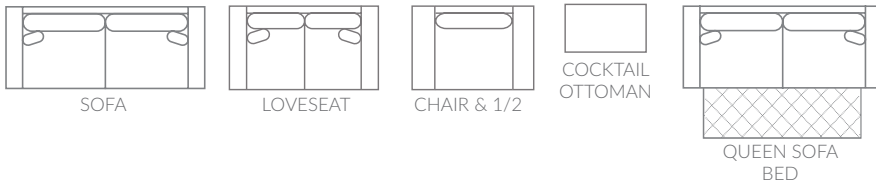

## Jackson

Classic, casual, and full of comfort. Loose back cushions. Eco-friendly construction. Certified sustainable, kiln-dried wood frame. Soy-based polyfoam with fibre wrap. Sinuous wire spring system. Benchmade in Canada.

### Full Collection

As an inherent quality of a hand-crafted product, all dimensions are approximate

item	sku	dimensions					
sofa	1801-38	L85"	D37"	H37"	AH24"	SH19"	SD20"
loveseat	1801-35	L62"	D37"	H37"	AH24"	SH19"	SD20"
chair & 1/2	1801-26	L50"	D37"	H37"	AH24"	SH19"	SD20"
cocktail ottoman	1801-16	L34"	D24"	H18"			
queen sofa bed	1801-88	L85"	D37"	H37"	AH24"	SH19"	SD20"