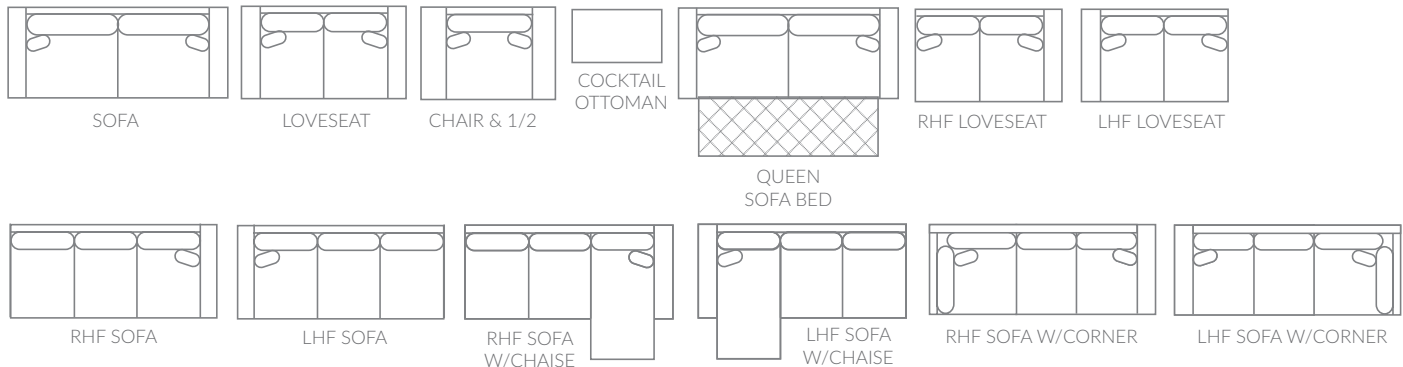

## Jackson

Classic, casual, and full of comfort. Loose back cushions. Eco-friendly construction. Certified sustainable, kiln-dried wood frame. Soy-based polyfoam with fibre wrap. Sinuous wire spring system. Benchmade in Canada.

### Full Collection

As an inherent quality of a hand-crafted product, all dimensions are approximate

item	sku	dimensions					
sofa	1801-38	L85"	D37"	H37"	AH24"	SH19"	SD20"
loveseat	1801-35	L62"	D37"	H37"	AH24"	SH19"	SD20"
chair & 1/2	1801-26	L50"	D37"	H37"	AH24"	SH19"	SD20"
cocktail ottoman	1801-16	L34"	D24"	H18"			
queen sofa bed	1801-88	L85"	D37"	H37"	AH24"	SH19"	SD20"

item	sku	dimensions					
RHF loveseat	1801-54	L55"	D37"	H37"	AH24"	SH19"	SD20"
LHF loveseat	1801-55	L55"	D37"	H37"	AH24"	SH19"	SD20"
RHF sofa	1801-64	L79"	D37"	H37"	AH24"	SH19"	SD20"
LHF sofa	1801-65	L79"	D37"	H37"	AH24"	SH19"	SD20"
RHF sofa with chaise	1801-66	L79"	D60"	H37"	AH24"	SH19"	SD20"
LHF sofa with chaise	1801-67	L79"	D60"	H37"	AH24"	SH19"	SD20"
RHF sofa with corner	1801-68	L91"	D37"	H37"	AH24"	SH19"	SD20"
LHF sofa with corner	1801-69	L91"	D37"	H37"	AH24"	SH19"	SD20"