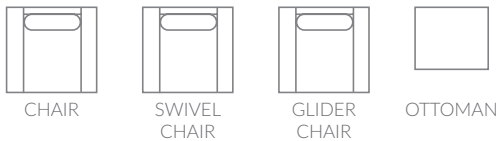

Isla glider chair

This pillow-back glider chair with sloped arms is the ultimate in comfort. Eco-friendly construction. Certified sustainable, kiln-dried wood frame. Feather wrapped MicroGel soy-based polyfoam. Web and coil spring system. Benchmade in Canada. Available in fabric or leather.

Full Collection

As an inherent quality of a hand-crafted product, all dimensions are approximate

item	sku	dimensions					
chair	312-20	L29"	D33"	H35"	AH23"	SH18"	SD20"
swivel chair	312-24	L29"	D33"	H34"	AH22"	SH17"	SD20"
glider chair	312-25	L29"	D33"	H34"	AH22"	SH17"	SD20"
ottoman	312-14	L26"	D22"	H17"			