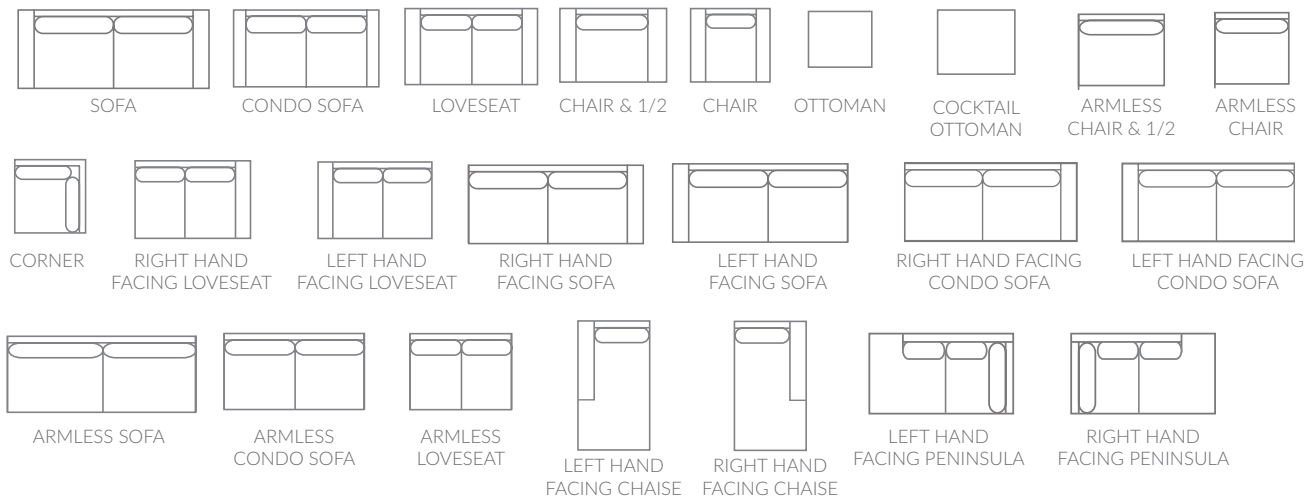

Hydrus

Modern design paired with intricate arm detailing makes this a showstopping style. Eco-friendly construction. Certified sustainable, kiln-dried wood frame. Feather blend wrapped MicroGel soy-based polyfoam. Sinuous spring system. Benchmade in Canada. Available in fabric or leather.

Full Collection

As an inherent quality of a hand-crafted product, all dimensions are approximate

item	sku	dimensions					
sofa	1430-38	L90"	D39"	H32"	AH22"	SH16"	SD24"
condo sofa	1430-37	L81"	D39"	H32"	AH22"	SH16"	SD24"
loveseat	1430-35	L72"	D39"	H32"	AH22"	SH16"	SD24"
chair & 1/2	1430-26	L56"	D39"	H32"	AH22"	SH16"	SD24"
chair	1430-20	L44"	D39"	H32"	AH22"	SH16"	SD24"
cocktail ottoman	1430-16	L35"	D28"	H16"			
ottoman	1430-14	L26"	D22"	H16"			
armless chair	1430-22	L24"	D39"	H32"		SH16"	SD24"
armless chair & 1/2	1430-27	L35"	D39"	H32"		SH16"	SD24"
rhf chaise	1430-28	L40"	D60"	H32"	AH22"	SH16"	SD45"
lhf chaise	1430-29	L40"	D60"	H32"	AH22"	SH16"	SD45"

item	sku	dimensions					
lhf condo sofa	1430-31	L71"	D39"	H32"	AH22"	SH16"	SD24"
rhf condo sofa	1430-32	L71"	D39"	H32"	AH22"	SH16"	SD24"
armless loveseat	1430-34	L52"	D39"	H32"		SH16"	SD24"
armless condo sofa	1430-36	L61"	D39"	H32"		SH16"	SD24"
armless sofa	1430-39	L70"	D39"	H32"		SH16"	SD24"
rhf loveseat	1430-54	L62"	D39"	H32"	AH22"	SH16"	SD24"
lhf loveseat	1430-55	L62"	D39"	H32"	AH22"	SH16"	SD24"
corner	1430-56	L39"	D39"	H32"		SH16"	SD24"
rhf peninsula	1430-60	L91"	D39"	H32"		SH16"	SD24"
lhf peninsula	1430-61	L91"	D39"	H32"		SH16"	SD24"
rhf sofa	1430-64	L80"	D39"	H32"	AH22"	SH16"	SD24"
lhf sofa	1430-65	L80"	D39"	H32"	AH22"	SH16"	SD24"