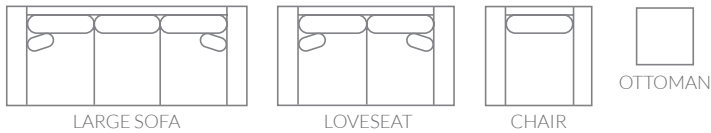

Hickory

This collection brings new comfort as you sink into the deeper seats of the largest frame our Adesso line has to offer. Cool, wide, flare arms and loose pillow backs bring a new transitional look to your home. Eco-friendly construction. Certified sustainable, kiln-dried wood frame. Soy-based polyfoam with fibre wrap. Sinuous wire spring system. Benchmade in Canada.

Full Collection

As an inherent quality of a hand-crafted product, all dimensions are approximate

item	sku	dimensions					
large sofa	2302-40	L94"	D40"	H36"	AH24"	SH19"	SD24"
loveseat	2302-35	L69"	D40"	H36"	AH24"	SH19"	SD24"
chair	2302-20	L44"	D40"	H36"	AH24"	SH19"	SD24"
ottoman	2302-14	L22"	D26"	H18"			