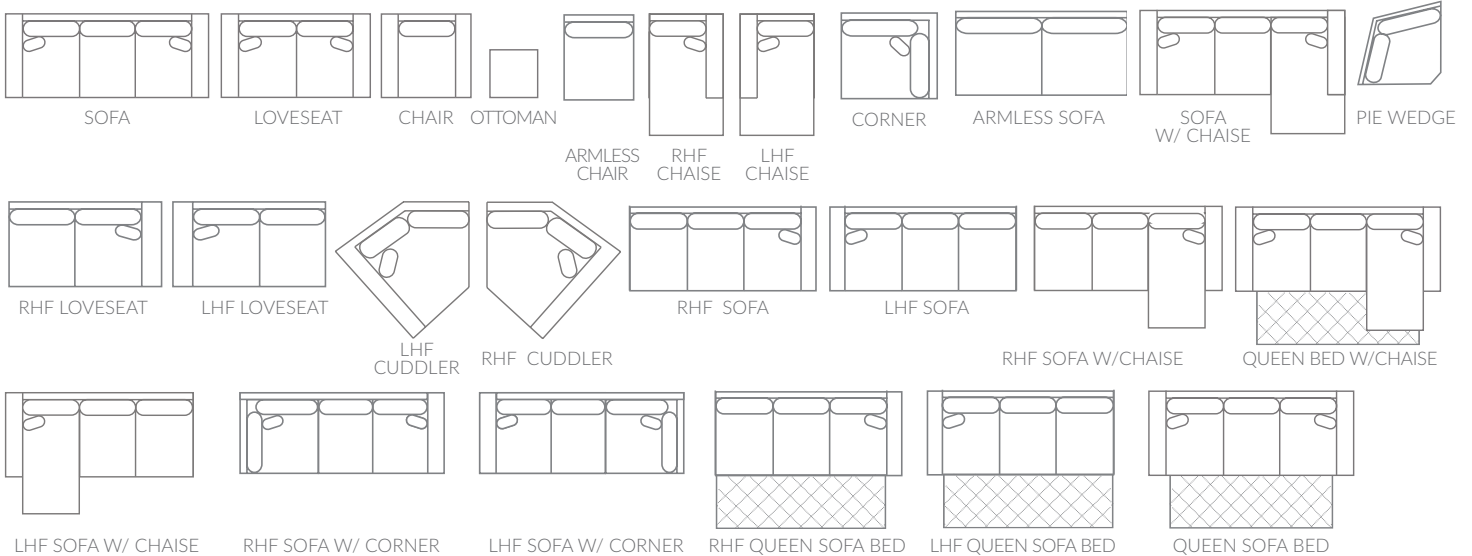

Grayson

Clean lines and charming comfort. This collection is available in a variety of configurations. Loose back. Eco-friendly construction. Certified sustainable, kiln-dried wood frame. Soy-based polyfoam with fibre wrap. Sinuous wire spring system. Benchmade in Canada.

Full Collection

As an inherent quality of a hand-crafted product, all dimensions are approximate

item	sku	dimensions					
sofa	1255-38	L82"	D37"	H37"	AH25"	SH19"	SD20"
loveseat	1255-35	L59"	D37"	H37"	AH25"	SH19"	SD20"
chair	1255-20	L36"	D37"	H37"	AH25"	SH19"	SD20"
ottoman	1255-14	L26"	D23"	H18"			
armless chair	1255-22	L28"	D37"	H37"		SH19"	SD20"
rhf chaise	1255-28	L35"	D62"	H37"	AH25"	SH19"	SD45"
lhf chaise	1255-29	L35"	D62"	H37"	AH25"	SH19"	SD45"
armless sofa	1255-39	L56"	D37"	H37"		SH19"	SD20"
sofa w/ chaise	1255-48	L82"	D62"	H37"	AH25"	SH19"	
queen sofa bed w/chaise	1255-49	L82"	D62"	H37"	AH25"	SH19"	
rhf loveseat	1255-54	L63"	D37"	H37"	AH25"	SH19"	SD20"
lhf loveseat	1255-55	L63"	D37"	H37"	AH25"	SH19"	SD20"

item	sku	dimensions					
corner	1255-56	L37"	D37"	H37"		SH19"	SD20"
pie wedge	1255-57	L48"	D48"	H37"		SH19"	
rhf sofa	1255-64	L73"	D37"	H37"	AH25"	SH19"	SD20"
lhf sofa	1255-65	L73"	D37"	H37"	AH25"	SH19"	SD20"
rhf sofa w/ chaise	1255-66	L73"	D62"	H37"	AH25"	SH19"	
lhf sofa w/ chaise	1255-67	L73"	D62"	H37"	AH25"	SH19"	
rhf sofa w/ corner	1255-68	L89"	D37"	H37"	AH25"	SH19"	SD20"
lhf sofa w/ corner	1255-69	L89"	D37"	H37"	AH25"	SH19"	SD20"
rhf cuddler	1255-70	L58"	D53"	H37"	AH25"	SH19"	SD24"
lhf cuddler	1255-71	L58"	D53"	H37"	AH25"	SH19"	SD24"
rhf queen sofa bed	1255-84	L73"	D37"	H37"	AH25"	SH19"	SD20"
lhf queen sofa bed	1255-85	L73"	D37"	H37"	AH25"	SH19"	SD20"
queen sofa bed	1255-88	L82"	D37"	H37"	AH25"	SH19"	SD20"

 = fabric available  = leather available  = swivel chair