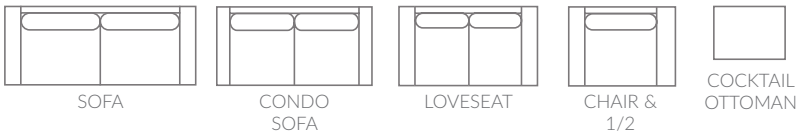

Gladys

Square button tufting and inset legs make this mod style an instant classic. Eco-friendly construction. Certified sustainable, kiln-dried wood frame. MicroGel soy-based polyfoam with fibre wrap. Sinuous wire spring system. Benchmade in Canada. Available in fabric or leather.

Full Collection

As an inherent quality of a hand-crafted product, all dimensions are approximate

item	sku	dimensions					
sofa	UR87-38	L86"	D35"	H34"	AH26"	SH19"	SD24"
condo sofa	UR87-37	L79"	D35"	H34"	AH26"	SH19"	SD24"
loveseat	UR87-35	L60"	D35"	H34"	AH26"	SH19"	SD24"
chair & 1/2	UR87-26	L44"	D35"	H34"	AH26"	SH19"	SD24"
cocktail ottoman	UR87-16	L36"	D23"	H18"			