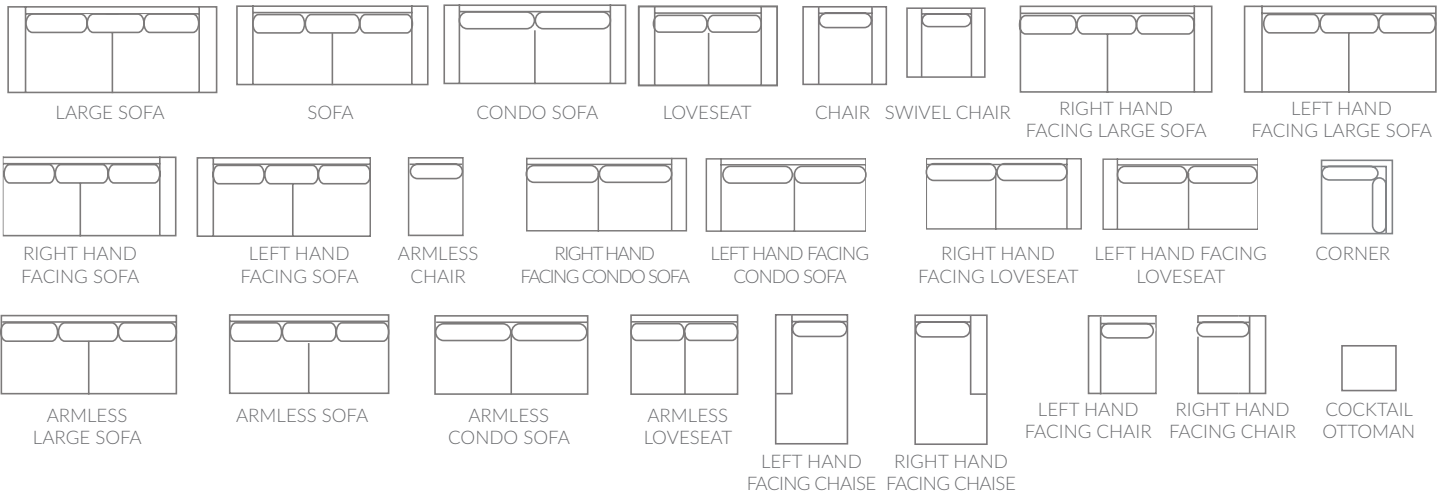

Gene Slipcover

Sleek and slim styling with a touch of modern flair adds high level comfort to your home. Eco-friendly construction. Certified sustainable, kiln-dried wood frame. Feather blend wrapped MicroGel soy-based polyfoam. Web and coil spring system. Benchmade in Canada.

Full Collection

As an inherent quality of a hand-crafted product, all dimensions are approximate

| item | sku | sku slipcover | dimensions | | | | | |
|------------------|---------|---------------|------------|------|------|-------|-------|-------|
| large sofa | 1270-40 | 1350-40 | L93" | D42" | H37" | AH25" | SH19" | SD24" |
| sofa | 1270-38 | 1350-38 | L83" | D42" | H37" | AH25" | SH19" | SD24" |
| condo sofa | 1270-37 | 1350-37 | L73" | D42" | H37" | AH25" | SH19" | SD24" |
| loveseat | 1270-35 | 1350-35 | L65" | D42" | H37" | AH25" | SH19" | SD24" |
| chair | 1270-20 | 1350-20 | L37" | D42" | H37" | AH25" | SH19" | SD24" |
| cocktail ottoman | 1270-16 | 1350-16 | L35" | D25" | H18" | | | |
| armless chair | 1270-22 | 1350-22 | L28" | D42" | H37" | | SH19" | SD24" |
| swivel chair | 1270-24 | 1350-24 | L32" | D40" | H37" | AH25" | SH19" | SD23" |
| rhf chaise | 1270-28 | 1350-28 | L37" | D65" | H37" | AH25" | SH19" | SD47" |
| lhf chaise | 1270-29 | 1350-29 | L37" | D65" | H37" | AH25" | SH19" | SD47" |
| lhf condo sofa | 1270-31 | 1350-31 | L69" | D42" | H37" | AH25" | SH19" | SD24" |
| rhf condo sofa | 1270-32 | 1350-32 | L69" | D42" | H37" | AH25" | SH19" | SD24" |