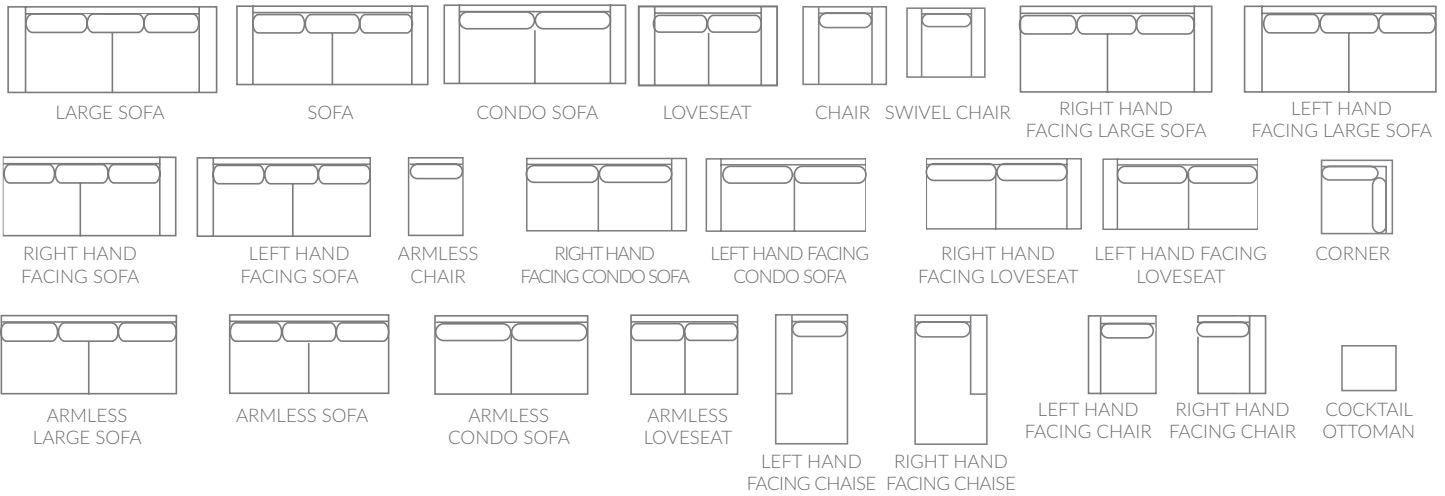

Gene Slipcover

Sleek and slim styling with a touch of modern flair adds high level comfort to your home. Eco-friendly construction. Certified sustainable, kiln-dried wood frame. Feather blend wrapped MicroGel soy-based polyfoam. Web and coil spring system. Benchmade in Canada.

Full Collection

As an inherent quality of a hand-crafted product, all dimensions are approximate

item	sku	sku slipcover	dimensions					
large sofa	1270-40	1350-40	L93"	D42"	H37"	AH25"	SH19"	SD24"
sofa	1270-38	1350-38	L83"	D42"	H37"	AH25"	SH19"	SD24"
condo sofa	1270-37	1350-37	L73"	D42"	H37"	AH25"	SH19"	SD24"
loveseat	1270-35	1350-35	L65"	D42"	H37"	AH25"	SH19"	SD24"
chair	1270-20	1350-20	L37"	D42"	H37"	AH25"	SH19"	SD24"
cocktail ottoman	1270-16	1350-16	L35"	D25"	H18"			
armless chair	1270-22	1350-22	L28"	D42"	H37"		SH19"	SD24"
swivel chair	1270-24	1350-24	L32"	D40"	H37"	AH25"	SH19"	SD23"
rhf chaise	1270-28	1350-28	L37"	D65"	H37"	AH25"	SH19"	SD47"
lhf chaise	1270-29	1350-29	L37"	D65"	H37"	AH25"	SH19"	SD47"
lhf condo sofa	1270-31	1350-31	L69"	D42"	H37"	AH25"	SH19"	SD24"
rhf condo sofa	1270-32	1350-32	L69"	D42"	H37"	AH25"	SH19"	SD24"

item	sku	sku slipcover	dimensions					
armless loveseat	1270-34	1350-34	L56"	D42"	H37"		SH19"	SD24"
armless condo sofa	1270-36	1350-36	L64"	D42"	H37"		SH19"	SD24"
armless sofa	1270-39	1350-39	L74"	D42"	H37"		SH19"	SD24"
armless large sofa	1270-41	1350-41	L84"	D65"	H37"		SH19"	SD47"
rhf large sofa	1270-42	1350-42	L89"	D42"	H37"	AH25"	SH19"	SD47"
lhf large sofa	1270-43	1350-43	L89"	D42"	H37"		SH19"	SD24"
rhf chair	1270-52	1350-52	L33"	D42"	H37"	AH25"	SH19"	SD24"
lhf chair	1270-53	1350-53	L33"	D42"	H37"	AH25"	SH19"	SD24"
rhf loveseat	1270-54	1350-54	L61"	D42"	H37"		SH19"	SD24"
lhf loveseat	1270-55	1350-55	L61"	D42"	H37"		SH19"	SD24"
corner	1270-56	1350-56	L42"	D42"	H37"		SH19"	SD24"
rhf sofa	1270-64	1350-64	L79"	D42"	H37"		SH19"	SD24"
lhf sofa	1270-65	1350-65	L79"	D42"	H37"		SH19"	SD24"