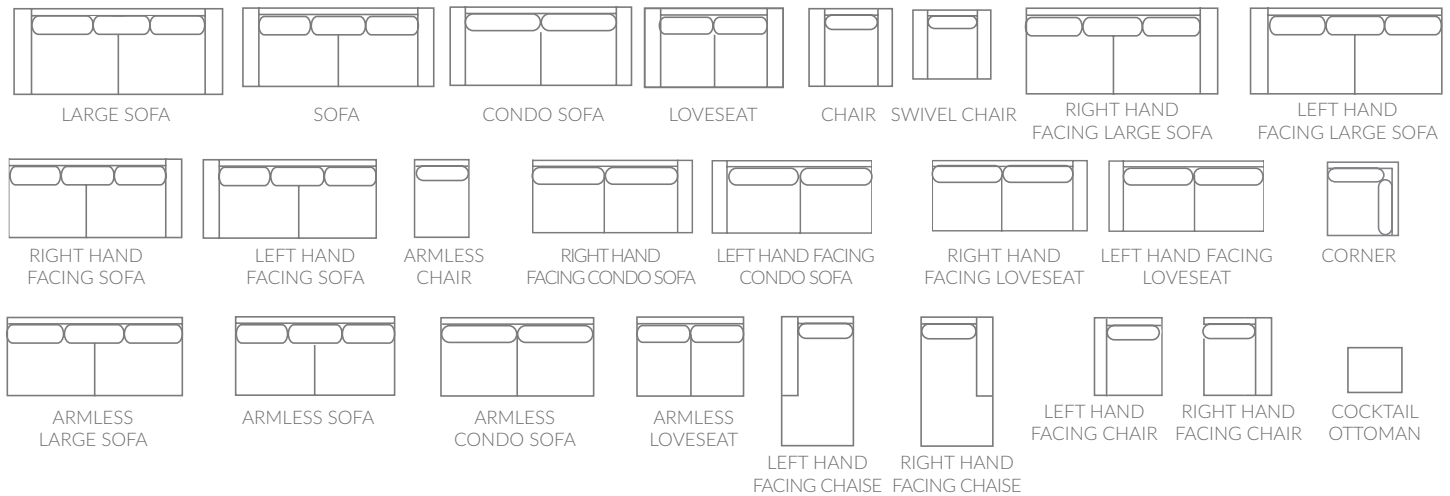

## Gene

Sleek and slim styling with a touch of modern flair adds high level comfort to your home. Eco-friendly construction. Certified sustainable, kiln-dried wood frame. Feather blend wrapped MicroGel soy-based polyfoam. Web and coil spring system. Benchmade in Canada. Available in fabric or leather. Available as a slipcover. Accent pillows not included.

## Full Collection

As an inherent quality of a hand-crafted product, all dimensions are approximate

item	sku	sku slipcover	dimensions					
large sofa	1270-40	1350-40	L93"	D42"	H37"	AH25"	SH19"	SD24"
sofa	1270-38	1350-38	L83"	D42"	H37"	AH25"	SH19"	SD24"
condo sofa	1270-37	1350-37	L73"	D42"	H37"	AH25"	SH19"	SD24"
loveseat	1270-35	1350-35	L65"	D42"	H37"	AH25"	SH19"	SD24"
chair	1270-20	1350-20	L37"	D42"	H37"	AH25"	SH19"	SD24"
cocktail ottoman	1270-16	1350-16	L35"	D25"	H18"			
armless chair	1270-22	1350-22	L28"	D42"	H37"		SH19"	SD24"
swivel chair	1270-24	1350-24	L32"	D40"	H37"	AH25"	SH19"	SD23"
rhf chaise	1270-28	1350-28	L37"	D65"	H37"	AH25"	SH19"	SD47"
lhf chaise	1270-29	1350-29	L37"	D65"	H37"	AH25"	SH19"	SD47"
lhf condo sofa	1270-31	1350-31	L69"	D42"	H37"	AH25"	SH19"	SD24"
rhf condo sofa	1270-32	1350-32	L69"	D42"	H37"	AH25"	SH19"	SD24"

item	sku	sku slipcover	dimensions					
armless loveseat	1270-34	1350-34	L56"	D42"	H37"		SH19"	SD24"
armless condo sofa	1270-36	1350-36	L64"	D42"	H37"		SH19"	SD24"
armless sofa	1270-39	1350-39	L74"	D42"	H37"		SH19"	SD24"
armless large sofa	1270-41	1350-41	L84"	D65"	H37"		SH19"	SD47"
rhf large sofa	1270-42	1350-42	L89"	D65"	H37"	AH25"	SH19"	SD47"
lhf large sofa	1270-43	1350-43	L89"	D42"	H37"		SH19"	SD24"
rhf chair	1270-52	1350-52	L33"	D42"	H37"	AH25"	SH19"	SD24"
lhf chair	1270-53	1350-53	L33"	D42"	H37"	AH25"	SH19"	SD24"
rhf loveseat	1270-54	1350-54	L61"	D42"	H37"		SH19"	SD24"
lhf loveseat	1270-55	1350-55	L61"	D42"	H37"		SH19"	SD24"
corner	1270-56	1350-56	L42"	D42"	H37"		SH19"	SD24"
rhf sofa	1270-64	1350-64	L79"	D42"	H37"		SH19"	SD24"
lhf sofa	1270-65	1350-65	L79"	D42"	H37"		SH19"	SD24"