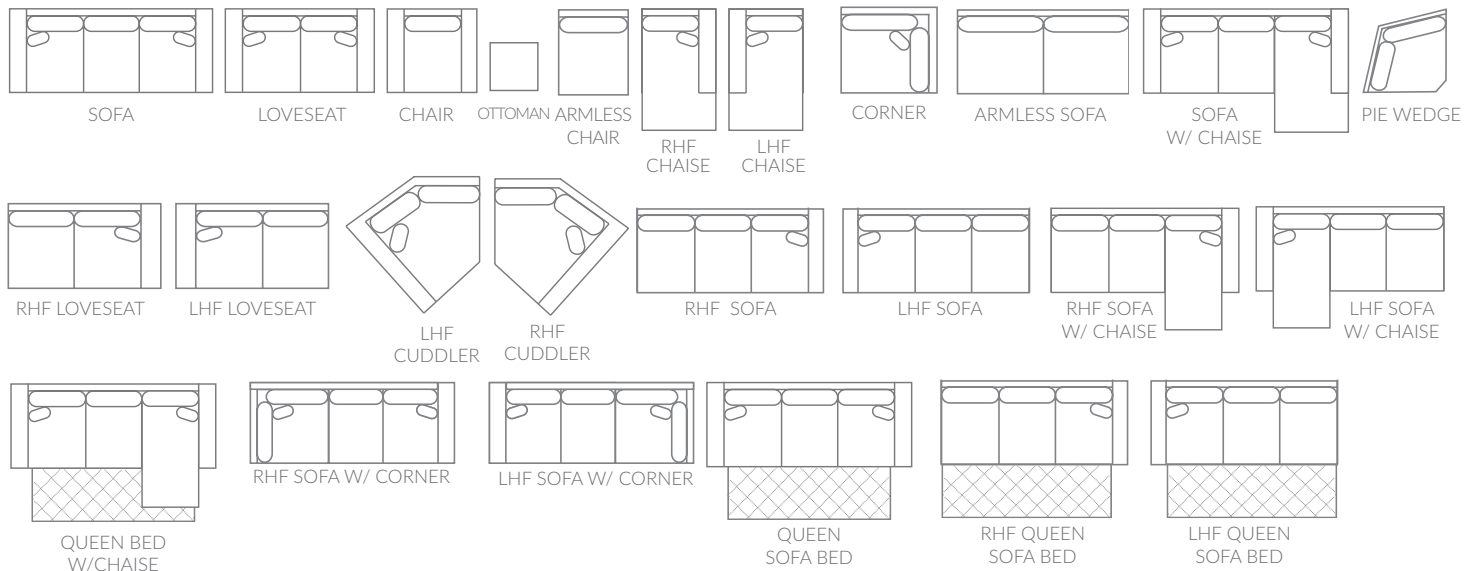

Finley

Everything comes together with this clean and current sofa. Track arms and wooden legs finish off this sleek look. Eco-friendly construction. Certified sustainable, kiln-dried wood frame. Soy-based polyfoam with fibre wrap. Sinuous wire spring system. Benchmade in Canada. Available in loose pillow back or semi-attached pillow back

Full Collection

As an inherent quality of a hand-crafted product, all dimensions are approximate

item	sku semi-att	sku loose	dimensions					
sofa	1145-38	1155-38	L82"	D37"	H37"	AH25"	SH19"	SD20"
loveseat	1145-35	1155-35	L59"	D37"	H37"	AH25"	SH19"	SD20"
chair	1145-20	1155-20	L36"	D37"	H37"	AH25"	SH19"	SD20"
ottoman	1145-14	1155-14	L26"	D23"	H18"			
armless chair	1145-22	1155-22	L28"	D37"	H37"		SH19"	SD20"
rhf chaise	1145-28	1155-28	L35"	D62"	H37"	AH25"	SH19"	SD45"
lhf chaise	1145-29	1155-29	L35"	D62"	H37"	AH25"	SH19"	SD45"
armless sofa	1145-39	1155-39	L56"	D37"	H37"		SH19"	SD20"
sofa w/ chaise	1145-48	1155-48	L82"	D62"	H37"	AH25"	SH19"	
queen sofa bed w/chaise	1145-49	1155-49	L82"	D62"	H37"	AH25"	SH19"	
rhf loveseat	1145-54	1155-54	L63"	D37"	H37"	AH25"	SH19"	SD20"