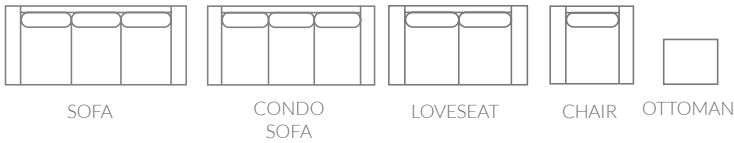

## Emerson

Slender roll arms and clean lines give this loose-pillow back collection a modernized look. Eco-friendly construction. Certified sustainable, kiln-dried wood frame. Feather wrapped MicroGel soy-based polyfoam. Web and coil spring system. Benchmade in Canada. Available in fabric or leather.

## Full Collection

As an inherent quality of a hand-crafted product, all dimensions are approximate

item	sku	dimensions					
sofa	1292-38	L88"	D34"	H34"	AH24"	SH18"	SD20"
condo sofa	1292-37	L79"	D34"	H34"	AH24"	SH18"	SD20"
loveseat	1292-35	L56"	D34"	H34"	AH24"	SH18"	SD20"
chair	292-20	L33"	D34"	H34"	AH24"	SH18"	SD20"
ottoman	292-14	L22"	D18"	H16"			