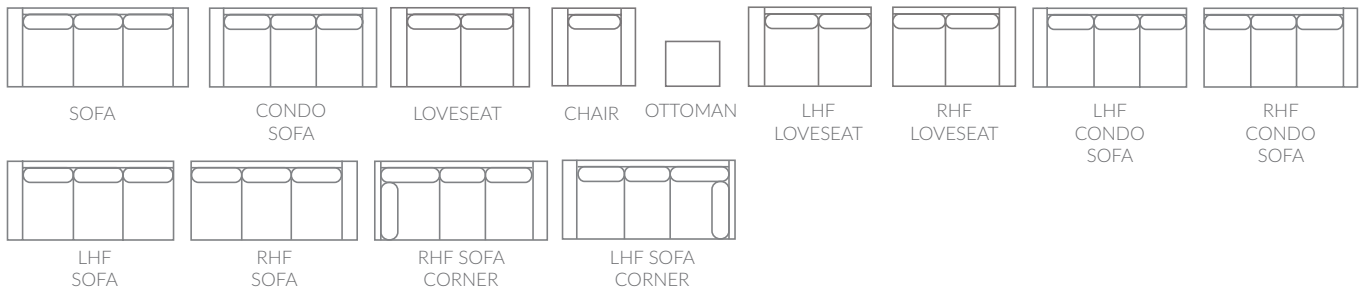

Emerson

Slender roll arms and clean lines give this loose-pillow back collection a modernized look. Eco-friendly construction. Certified sustainable, kiln-dried wood frame. Feather wrapped MicroGel soy-based polyfoam. Web and coil spring system. Benchmade in Canada. Available in fabric or leather.

Full Collection

As an inherent quality of a hand-crafted product, all dimensions are approximate

item	sku	dimensions					
sofa	1292-38	L88"	D34"	H33"	AH24"	SH18"	SD20"
condo sofa	1292-37	L79"	D34"	H33"	AH24"	SH18"	SD20"
loveseat	1292-35	L56"	D34"	H33"	AH24"	SH18"	SD20"
chair	292-20	L33"	D34"	H33"	AH24"	SH18"	SD20"
ottoman	292-14	L22"	D18"	H16"			
RHF loveseat	1292-54	L51"	D34"	H33"	AH24"	SH18"	SD20"
LHF loveseat	1292-55	L51"	D34"	H33"	AH24"	SH18"	SD20"

item	sku	dimensions					
LHF condo sofa	1292-31	L74"	D34"	H33"	AH24"	SH18"	SD20"
RHF condo sofa	1292-32	L74"	D34"	H33"	AH24"	SH18"	SD20"
RHF sofa	1292-64	L83"	D34"	H33"	AH24"	SH18"	SD20"
LHF sofa	1292-65	L83"	D34"	H33"	AH24"	SH18"	SD20"
RHF sofa corner	1292-68	L85"	D34"	H33"	AH24"	SH18"	SD20"
LHF sofa corner	1292-69	L85"	D34"	H33"	AH24"	SH18"	SD20"