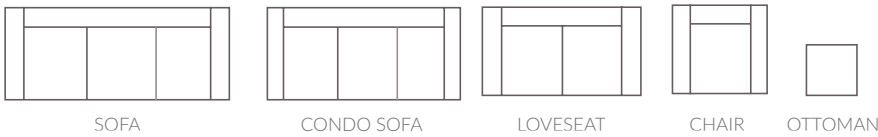

Ellie

Rollled arms, nailhead trim, and tight-back seating give this sofa a stunning style. Eco-friendly construction. Certified sustainable, kiln-dried wood frame. Feather wrapped MicroGel soy-based polyfoam. Web and coil spring system. Benchmade in Canada. Available in fabric or leather.

Full Collection

As an inherent quality of a hand-crafted product, all dimensions are approximate

item	sku	dimensions					
sofa	1431-38	L88"	D34"	H33"	AH25"	SH18"	SD22"
condo sofa	1431-37	L79"	D34"	H33"	AH25"	SH18"	SD22"
loveseat	1431-35	L56"	D34"	H33"	AH25"	SH18"	SD22"
chair	245-20	L33"	D34"	H33"	AH25"	SH18"	SD22"
ottoman	245-14	L22"	D18"	H16"			