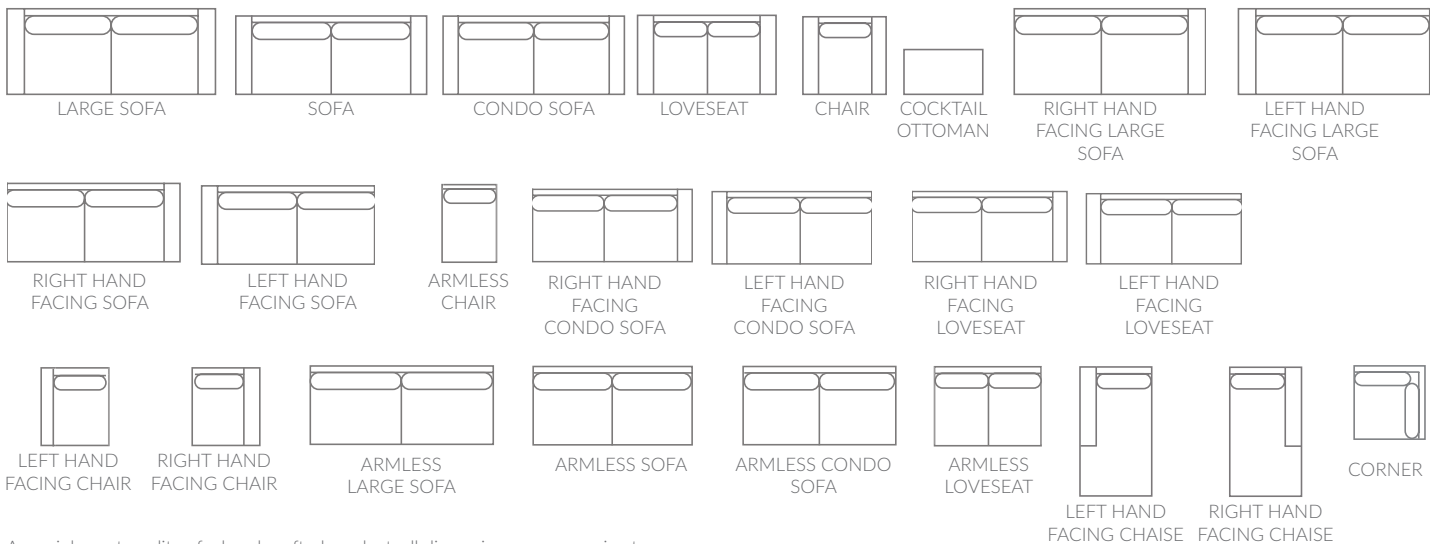

Elijah

The sloped arm and t-cushions pair for a simplistic and classic style. Eco-friendly construction. Certified sustainable, kiln-dried wood frame. Feather blend wrapped MicroGel soy-based polyfoam. Web and coil spring system. Benchmade in Canada. Available in fabric or leather. Accent pillows not included.

Full Collection

As an inherent quality of a hand-crafted product, all dimensions are approximate

item	sku	dimensions					
large sofa	1427-40	L95"	D42"	H38"	AH25"	SH19"	SD24"
sofa	1427-38	L85"	D42"	H38"	AH25"	SH19"	SD24"
condo sofa	1427-37	L75"	D42"	H38"	AH25"	SH19"	SD24"
loveseat	1427-35	L67"	D42"	H38"	AH25"	SH19"	SD24"
chair	1427-20	L41"	D42"	H38"	AH25"	SH19"	SD24"
cocktail ottoman	1427-16	L35"	D25"	H18"			
armless chair	1427-22	L28"	D42"	H38"		SH19"	SD24"
rhf chaise	1427-28	L38"	D65"	H38"	AH25"	SH19"	SD47"
lhf chaise	1427-29	L38"	D65"	H38"	AH25"	SH19"	SD47"
lhf condo sofa	1427-31	L70"	D42"	H38"	AH25"	SH19"	SD24"
rhf condo sofa	1427-32	L70"	D42"	H38"	AH25"	SH19"	SD24"

item	sku	dimensions					
armless loveseat	1427-34	L56"	D42"	H38"		SH19"	SD24"
armless condo sofa	1427-36	L64"	D42"	H38"		SH19"	SD24"
armless sofa	1427-39	L74"	D42"	H38"		SH19"	SD24"
armless large sofa	1427-41	L84"	D42"	H38"		SH19"	SD24"
rhf large sofa	1427-42	L89"	D42"	H38"	AH25"	SH19"	SD24"
lhf large sofa	1427-43	L89"	D42"	H38"	AH25"	SH19"	SD24"
rhf chair	1427-52	L34"	D42"	H38"	AH25"	SH19"	SD24"
lhf chair	1427-53	L34"	D42"	H38"	AH25"	SH19"	SD24"
rhf loveseat	1427-54	L62"	D42"	H38"	AH25"	SH19"	SD24"
lhf loveseat	1427-55	L62"	D42"	H38"	AH25"	SH19"	SD24"
corner	1427-56	L42"	D42"	H38"		SH19"	SD24"
rhf sofa	1427-64	L80"	D42"	H38"	AH25"	SH19"	SD24"
lhf sofa	1427-65	L80"	D42"	H38"	AH25"	SH19"	SD24"