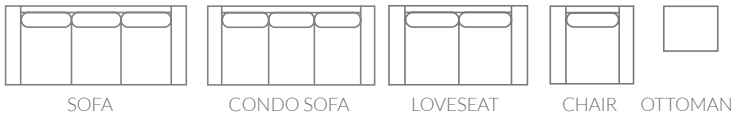

Eleanor

Rolled arms, nailhead trim, and loose-back seating give this sofa a stunning style. Eco-friendly construction. Certified sustainable, kiln-dried wood frame. Feather wrapped MicroGel soy-based polyfoam. Web and coil spring system. Benchmade in Canada. Available in fabric or leather.

Full Collection

As an inherent quality of a hand-crafted product, all dimensions are approximate

| item | sku | dimensions | | | | | |
|------------|---------|------------|------|------|-------|-------|-------|
| sofa | 1244-38 | L88" | D34" | H34" | AH25" | SH18" | SD20" |
| condo sofa | 1244-37 | L79" | D34" | H34" | AH25" | SH18" | SD20" |
| loveseat | 1244-35 | L56" | D34" | H34" | AH25" | SH18" | SD20" |
| chair | 244-20 | L33" | D34" | H34" | AH25" | SH18" | SD20" |
| ottoman | 244-14 | L22" | D18" | H16" | | | |