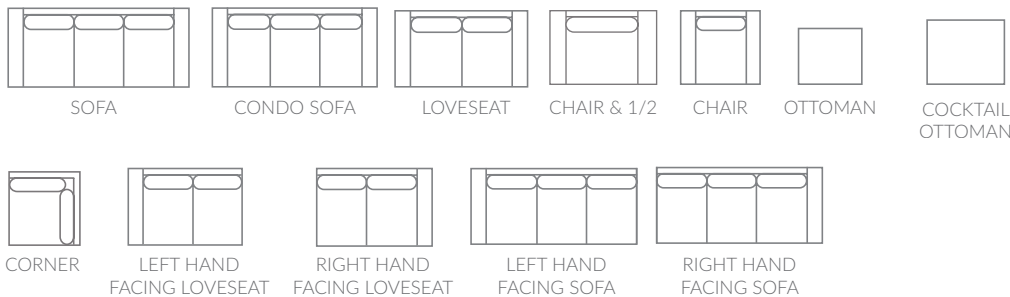

## Dylan

This contemporary combo looks great in fabric, leather, or a pairing of the two. Loose cushions add a touch of tradition. Eco-friendly construction. Certified sustainable, kiln-dried wood frame. Feather blend wrapped MicroGel soy-based polyfoam. Web and coil spring system. Benchmade in Canada. Available in fabric or leather.

## Full Collection

As an inherent quality of a hand-crafted product, all dimensions are approximate

item	sku	dimensions					
sofa	1340-38	L82"	D38"	H34"	AH26"	SH20"	SD22"
condo sofa	1340-37	L76"	D38"	H34"	AH26"	SH20"	SD22"
loveseat	1340-35	L59"	D38"	H34"	AH26"	SH20"	SD22"
chair & 1/2	1340-26	L48"	D38"	H34"	AH26"	SH20"	SD22"
chair	1340-20	L37"	D38"	H34"	AH26"	SH20"	SD22"
cocktail ottoman	1340-16	L35"	D28"	H19"			
ottoman	1340-14	L26"	D22"	H19"			

item	sku	dimensions					
rhf loveseat	1340-54	L52"	D38"	H34"	AH26"	SH20"	SD22"
lhf loveseat	1340-55	L52"	D38"	H34"	AH26"	SH20"	SD22"
corner	1340-56	L38"	D38"	H34"		SH20"	SD22"
rhf sofa	1340-64	L75"	D38"	H34"	AH26"	SH20"	SD22"
lhf sofa	1340-65	L75"	D38"	H34"	AH26"	SH20"	SD22"