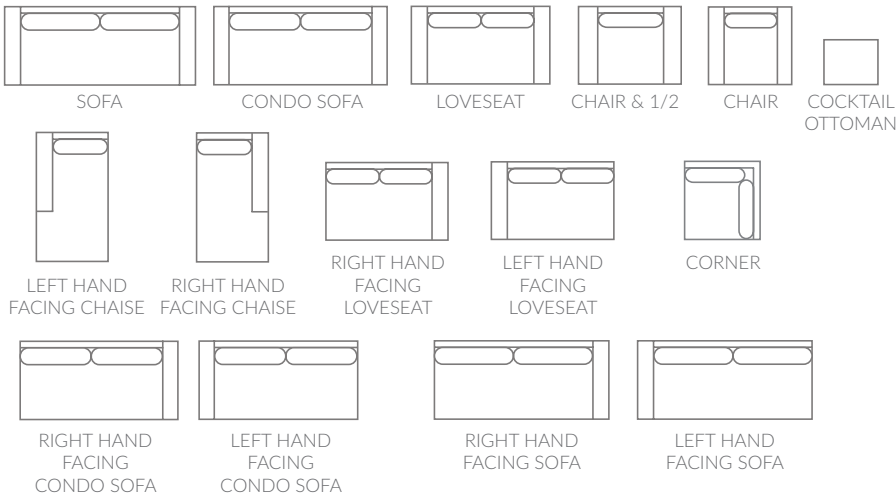

Draco

A modern take on a traditional slipcover. This wide track arm collection with bench seats is the ultimate in luxury. Eco-friendly construction. Certified sustainable, kiln-dried wood frame. Feather blend wrapped MicroGel soy-based polyfoam. Sinuous spring system. Benchmade in Canada.

Full Collection

As an inherent quality of a hand-crafted product, all dimensions are approximate

item	sku	dimensions					
sofa	1044-38	L90"	D39"	H31"	AH22"	SH17"	SD24"
condo sofa	1044-37	L81"	D39"	H31"	AH22"	SH17"	SD24"
loveseat	1044-35	L72"	D39"	H31"	AH22"	SH17"	SD24"
chair & 1/2	1044-26	L55"	D39"	H31"	AH22"	SH17"	SD24"
chair	1044-20	L44"	D39"	H31"	AH22"	SH17"	SD24"
cocktail ottoman	1044-16	L35"	D25"	H17"			
rhf chaise	1044-28	L40"	D60"	H31"	AH22"	SH17"	SD45"
lhf chaise	1044-29	L40"	D60"	H31"	AH22"	SH17"	SD45"
lhf condo sofa	1044-31	L71"	D39"	H31"	AH22"	SH17"	SD24"
rhf condo sofa	1044-32	L71"	D39"	H31"	AH22"	SH17"	SD24"

item	sku	dimensions					
rhf loveseat	1044-54	L62"	D39"	H31"	AH22"	SH17"	SD24"
lhf loveseat	1044-55	L62"	D39"	H31"	AH22"	SH17"	SD24"
corner	1044-56	L39"	D39"	H31"	SH17"		SD24"
rhf sofa	1044-64	L80"	D39"	H31"	AH22"	SH17"	SD24"
lhf sofa	1044-65	L80"	D39"	H31"	AH22"	SH17"	SD24"