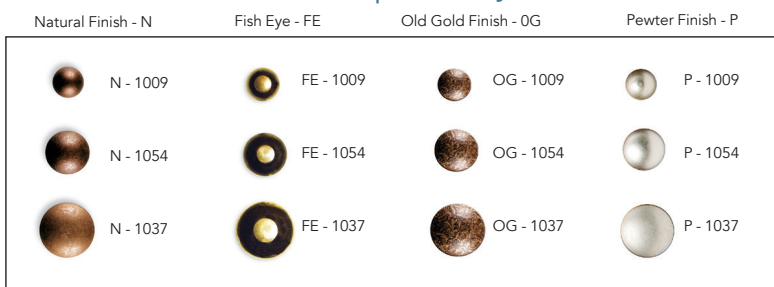

Decorative Upholstery Nails