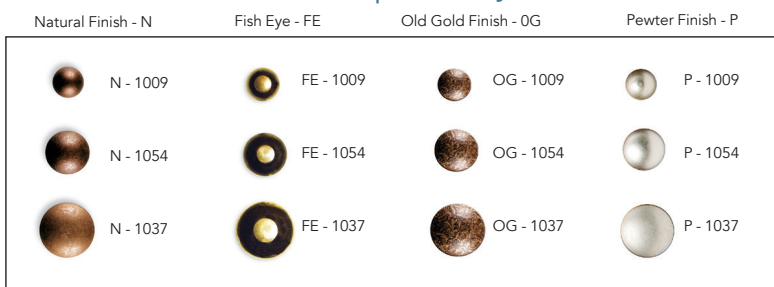

### Arm Styles – 4” to 10”

### Custom Configuration

To determine final width, please add the arm style dimensions.

### Leg Styles

Wedge - W

Tapered - T

Round Tapered - RT

### Colours