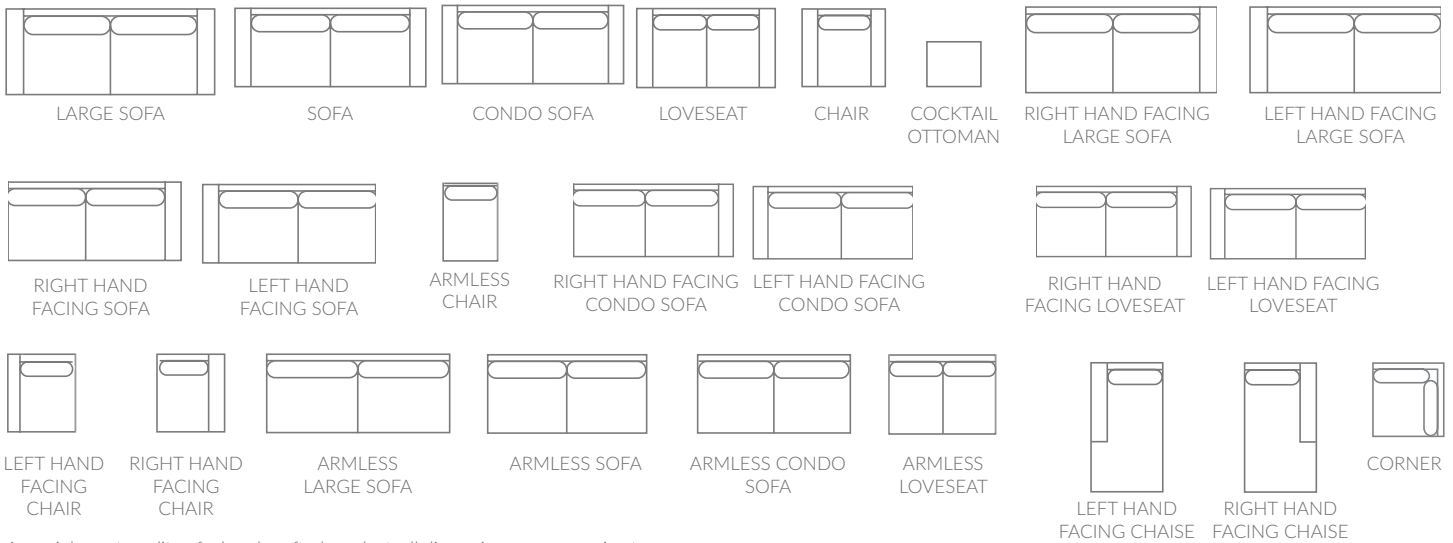

Bruce

Sophisticated angles make for exceptional comfort. Large loose back cushions give the cushy feeling you desire. Eco-friendly construction. Certified sustainable, kiln-dried wood frame. Feather blend wrapped MicroGel soy-based polyfoam. Web and coil spring system. Benchmade in Canada. Available in fabric or leather. Accent pillows not included.

Full Collection

As an inherent quality of a hand-crafted product, all dimensions are approximate

item	sku	dimensions					
large sofa	1300-40	L97"	D42"	H38"	AH25"	SH19"	SD24"
sofa	1300-38	L87"	D42"	H38"	AH25"	SH19"	SD24"
condo sofa	1300-37	L77"	D42"	H38"	AH25"	SH19"	SD24"
loveseat	1300-35	L69"	D42"	H38"	AH25"	SH19"	SD24"
chair	1300-20	L43"	D42"	H38"	AH25"	SH19"	SD24"
cocktail ottoman	1300-16	L35"	D25"	H18"			
armless chair	1300-22	L28"	D42"	H38"		SH19"	SD24"
rhf chaise	1300-28	L39"	D65"	H38"	AH25"	SH19"	SD47"
lhf chaise	1300-29	L39"	D65"	H38"	AH25"	SH19"	SD47"
lhf condo sofa	1300-31	L71"	D42"	H38"	AH25"	SH19"	SD24"
rhf condo sofa	1300-32	L71"	D42"	H38"	AH25"	SH19"	SD24"

item	sku	dimensions					
armless loveseat	1300-34	L56"	D42"	H38"		SH19"	SD24"
armless condo sofa	1300-36	L64"	D42"	H38"		SH19"	SD24"
armless sofa	1300-39	L74"	D42"	H38"		SH19"	SD24"
armless large sofa	1300-41	L84"	D42"	H38"		SH19"	SD24"
rhf large sofa	1300-42	L90"	D42"	H38"	AH25"	SH19"	SD24"
lhf large sofa	1300-43	L90"	D42"	H38"	AH25"	SH19"	SD24"
rhf chair	1300-52	L35"	D42"	H38"	AH25"	SH19"	SD24"
lhf chair	1300-53	L35"	D42"	H38"	AH25"	SH19"	SD24"
rhf loveseat	1300-54	L63"	D42"	H38"	AH25"	SH19"	SD24"
lhf loveseat	1300-55	L63"	D42"	H38"	AH25"	SH19"	SD24"
corner	1300-56	L42"	D42"	H38"		SH19"	SD24"
rhf sofa	1300-64	L81"	D42"	H38"	AH25"	SH19"	SD24"
lhf sofa	1300-65	L81"	D42"	H38"	AH25"	SH19"	SD24"