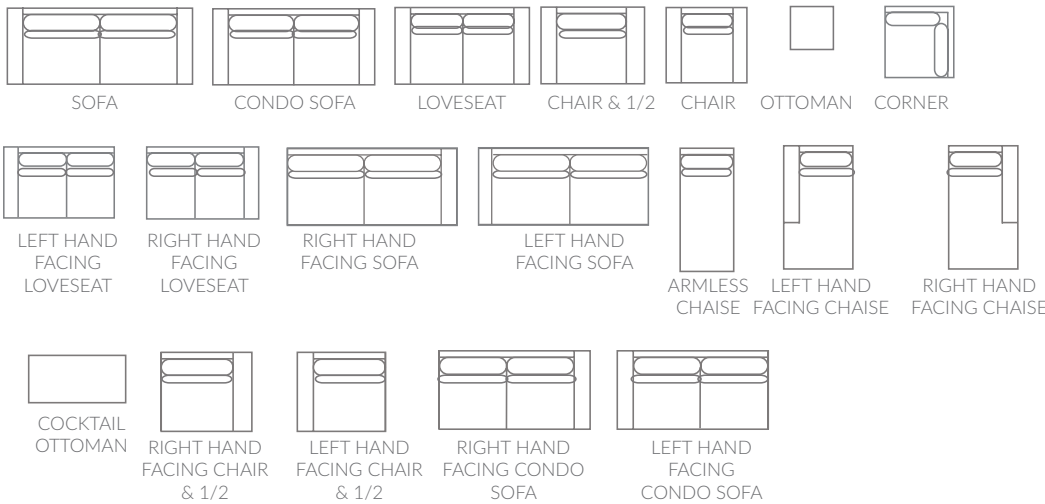

Borealis

Contemporary design with supportive seating. Eco-friendly construction. Certified sustainable, kiln-dried wood frame. Feather blend wrapped MicroGel soy-based polyfoam. Sinuous spring system. Benchmade in Canada. Available in fabric or leather.

Full Collection

As an inherent quality of a hand-crafted product, all dimensions are approximate

item	sku	dimensions					
sofa	1620-38	L84"	D41"	H33"	AH22"	SH17"	SD20"
condo sofa	1620-37	L75"	D41"	H33"	AH22"	SH17"	SD20"
loveseat	1620-35	L66"	D41"	H33"	AH22"	SH17"	SD20"
chair & 1/2	1620-26	L48"	D41"	H33"	AH22"	SH17"	SD20"
chair	1620-20	L38"	D41"	H33"	AH22"	SH17"	SD20"
cocktail ottoman	1620-16	L35"	D28"	H17"			
ottoman	1620-14	L26"	D22"	H17"			
rhf chaise	1620-28	L37"	D63"	H33"	AH22"	SH17"	SD40"
lhf chaise	1620-29	L37"	D63"	H33"	AH22"	SH17"	SD40"
lhf condo sofa	1620-31	L68"	D41"	H33"	AH22"	SH17"	SD20"

item	sku	dimensions					
rhf condo sofa	1620-32	L68"	D41"	H33"	AH22"	SH17"	SD20"
armless chaise	1620-33	L30"	D63"	H33"		SH17"	SD40"
rhf chair & 1/2	1620-50	L43"	D41"	H33"	AH22"	SH17"	SD20"
lhf chair & 1/2	1620-51	L43"	D41"	H33"	AH22"	SH17"	SD20"
rhf loveseat	1620-54	L59"	D41"	H33"	AH22"	SH17"	SD20"
lhf loveseat	1620-55	L59"	D41"	H33"	AH22"	SH17"	SD20"
corner	1620-56	L40"	D41"	H33"		SH17"	SD20"
rhf sofa	1620-64	L77"	D41"	H33"	AH22"	SH17"	SD20"
lhf sofa	1620-65	L77"	D41"	H33"	AH22"	SH17"	SD20"