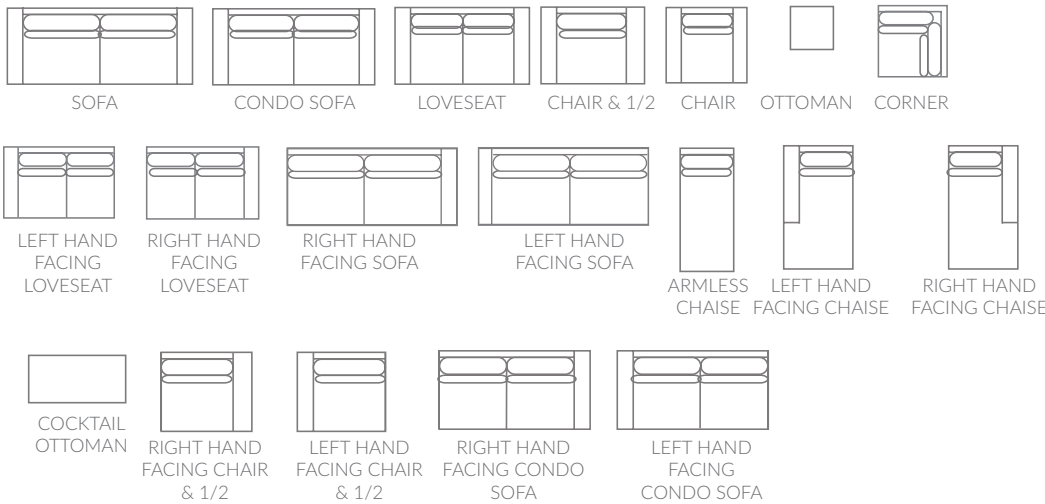

Borealis

Contemporary design with supportive seating. Eco-friendly construction. Certified sustainable, kiln-dried wood frame. Feather blend wrapped MicroGel soy-based polyfoam. Sinuous spring system. Benchmade in Canada. Available in fabric or leather.

Full Collection

As an inherent quality of a hand-crafted product, all dimensions are approximate

item	sku	dimensions					
sofa	1620-38	L84"	D41"	H33"	AH22"	SH17"	SD20"
condo sofa	1620-37	L75"	D41"	H33"	AH22"	SH17"	SD20"
loveseat	1620-35	L66"	D41"	H33"	AH22"	SH17"	SD20"
chair & 1/2	1620-26	L48"	D41"	H33"	AH22"	SH17"	SD20"
chair	1620-20	L38"	D41"	H33"	AH22"	SH17"	SD20"
cocktail ottoman	1620-16	L35"	D28"	H17"			
ottoman	1620-14	L26"	D22"	H17"			
rhf chaise	1620-28	L37"	D63"	H33"	AH22"	SH17"	SD40"
lhf chaise	1620-29	L37"	D63"	H33"	AH22"	SH17"	SD40"
lhf condo sofa	1620-31	L68"	D41"	H33"	AH22"	SH17"	SD20"

item	sku	dimensions					
rhf condo sofa	1620-32	L68"	D41"	H33"	AH22"	SH17"	SD20"
armless chaise	1620-33	L30"	D63"	H33"		SH17"	SD40"
rhf chair & 1/2	1620-50	L43"	D41"	H33"	AH22"	SH17"	SD20"
lhf chair & 1/2	1620-51	L43"	D41"	H33"	AH22"	SH17"	SD20"
rhf loveseat	1620-54	L59"	D41"	H33"	AH22"	SH17"	SD20"
lhf loveseat	1620-55	L59"	D41"	H33"	AH22"	SH17"	SD20"
corner	1620-56	L40"	D41"	H33"		SH17"	SD20"
rhf sofa	1620-64	L77"	D41"	H33"	AH22"	SH17"	SD20"
lhf sofa	1620-65	L77"	D41"	H33"	AH22"	SH17"	SD20"