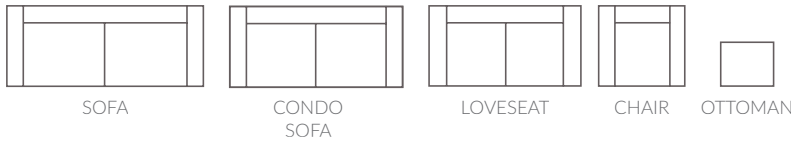

Bertram

The mod silhouette is comfortable and versatile. Single row of button tufts and a tight back give the tailored look you desire. Eco-friendly construction. Certified sustainable, kiln-dried wood frame. MicroGel soy-based polyfoam with fibre wrap. Sinuous wire spring system. Benchmade in Canada. Available in fabric or leather.

Full Collection

As an inherent quality of a hand-crafted product, all dimensions are approximate

item	sku	dimensions					
sofa	UR80-38	L78"	D34"	H34"	AH24"	SH19"	SD22"
condo sofa	UR80-37	L66"	D34"	H34"	AH24"	SH19"	SD22"
loveseat	UR80-35	L53"	D34"	H34"	AH24"	SH19"	SD22"
chair	UR80-20	L29"	D34"	H34"	AH24"	SH19"	SD22"
ottoman	UR80-14	L26"	D22"	H18"			