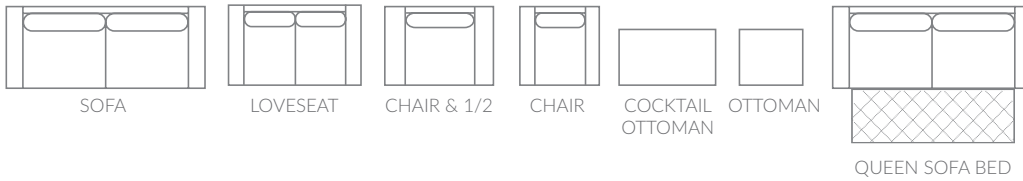

Beatriz

Traditional and flirty, or skirt-y! A fun twist on a traditional classic. Eco-friendly construction. Certified sustainable, kiln-dried wood frame. Feather blend wrapped MicroGel soy-based polyfoam. Web and coil spring system. Benchmade in Canada. Available in fabric.

Full Collection

As an inherent quality of a hand-crafted product, all dimensions are approximate

item	sku	dimensions					
sofa	1042-38	L87"	D38"	H37"	AH26"	SH19"	SD22"
loveseat	1042-35	L64"	D38"	H37"	AH26"	SH19"	SD22"
chair & 1/2	1042-26	L53"	D38"	H37"	AH26"	SH19"	SD22"
chair	1042-20	L41"	D38"	H37"	AH26"	SH19"	SD22"
cocktail ottoman	1042-16	L34"	D24"	H17"			
ottoman	1042-14	L26"	D22"	H17"			
queen sofa bed	1042-88	L87"	D38"	H37"	AH26"	SH19"	SD22"