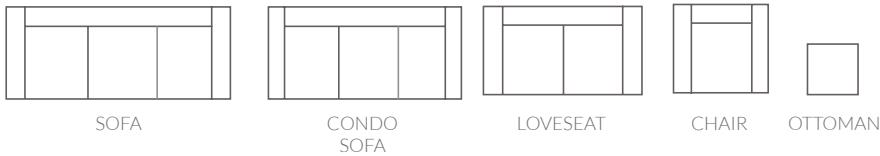

Baz

Tight-back seating is incredibly chic. Ultra-slender track arms are bordered inside and out by nailhead trim, perfect for those with a serious attention to detail. Eco-friendly construction. Certified sustainable, kiln-dried wood frame. Feather wrapped MicroGel soy-based polyfoam. Web and coil spring system. Benchmade in Canada. Available in fabric or leather.

Full Collection

As an inherent quality of a hand-crafted product, all dimensions are approximate

item	sku	dimensions					
sofa	1262-38	L85"	D34"	H33"	AH24"	SH18"	SD22"
condo sofa	1262-37	L76"	D34"	H33"	AH24"	SH18"	SD22"
loveseat	1262-35	L53"	D34"	H33"	AH24"	SH18"	SD22"
chair	262-20	L30"	D34"	H33"	AH24"	SH18"	SD22"
ottoman	262-14	L22"	D18"	H16"			