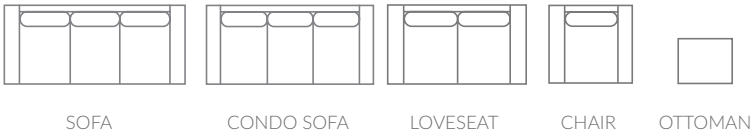

Balthazar

Stylized comfort. Loose feather-blend back pillow provides opulent support. Ultra-slender track arms are bordered inside and out by nailhead trim, perfect for those with a serious attention to detail. Eco-friendly construction. Certified sustainable, kiln-dried wood frame. Feather wrapped MicroGel soy-based polyfoam. Web and coil spring system. Benchmade in Canada. Available in fabric or leather.

Full Collection

As an inherent quality of a hand-crafted product, all dimensions are approximate

item	sku	dimensions					
sofa	1428-38	L85"	D34"	H35"	AH24"	SH18"	SD20"
condo sofa	1428-37	L76"	D34"	H35"	AH24"	SH18"	SD20"
loveseat	1428-35	L53"	D34"	H35"	AH24"	SH18"	SD20"
chair	228-20	L30"	D34"	H35"	AH24"	SH18"	SD20"
ottoman	228-14	L22"	D18"	H16"			