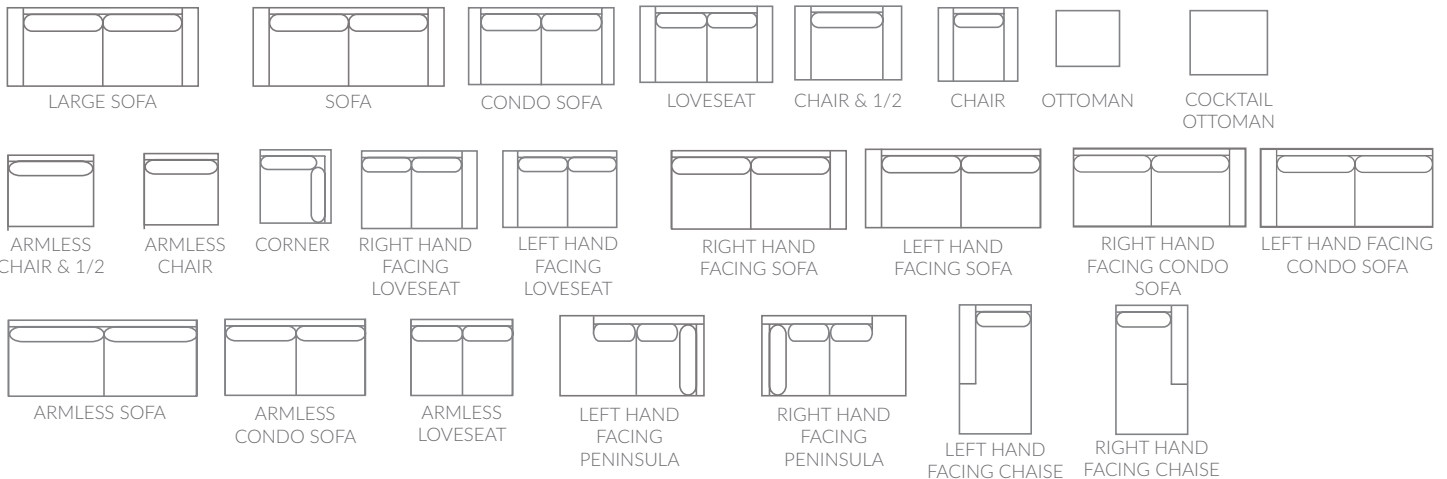

Athena

Modern design with plush seating. Ski slope arms make this a contemporary classic. Eco-friendly construction. Certified sustainable, kiln-dried wood frame. Feather blend wrapped MicroGel soy-based polyfoam. Sinuous spring system. Benchmade in Canada. Available in fabric or leather.

Full Collection

As an inherent quality of a hand-crafted product, all dimensions are approximate

item	sku	dimensions					
large sofa	1403-40	L97"	D39"	H32"	AH21"	SH16"	SD24"
sofa	1403-38	L86"	D39"	H32"	AH21"	SH16"	SD24"
condo sofa	1403-37	L77"	D39"	H32"	AH21"	SH16"	SD24"
loveseat	1403-35	L68"	D39"	H32"	AH21"	SH16"	SD24"
chair & 1/2	1403-26	L52"	D39"	H32"	AH21"	SH16"	SD24"
chair	1403-20	L40"	D39"	H32"	AH21"	SH16"	SD24"
cocktail ottoman	1403-16	L35"	D25"	H16"			
ottoman	1403-14	L26"	D22"	H16"			
armless chair	1403-22	L24"	D39"	H32"		SH16"	SD24"
armless chair & 1/2	1403-27	L35"	D39"	H32"		SH16"	SD24"
rhf chaise	1403-28	L38"	D60"	H32"	AH21"	SH16"	SD45"
lhf chaise	1403-29	L38"	D60"	H32"	AH21"	SH16"	SD45"

item	sku	dimensions					
lhf condo sofa	1403-31	L69"	D39"	H32"	AH21"	SH16"	SD24"
rhf condo sofa	1403-32	L69"	D39"	H32"	AH21"	SH16"	SD24"
armless loveseat	1403-34	L52"	D39"	H32"		SH16"	SD24"
armless condo sofa	1403-36	L61"	D39"	H32"		SH16"	SD24"
armless sofa	1403-39	L70"	D39"	H32"		SH16"	SD24"
rhf loveseat	1403-54	L60"	D39"	H32"	AH21"	SH16"	SD24"
lhf loveseat	1403-55	L60"	D39"	H32"	AH21"	SH16"	SD24"
corner	1403-56	L39"	D39"	H32"		SH16"	SD24"
rhf peninsula	1403-60	L91"	D39"	H32"		SH16"	SD24"
lhf peninsula	1403-61	L91"	D39"	H32"		SH16"	SD24"
rhf sofa	1403-64	L78"	D39"	H32"	AH21"	SH16"	SD24"
lhf sofa	1403-65	L78"	D39"	H32"	AH21"	SH16"	SD24"