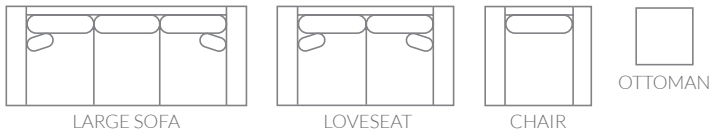

Asheville

This collection brings new comfort as you sink into the deeper seats of the largest frame our Adesso line has to offer. Cool, wide, track arms and loose pillow backs bring a new transitional look to your home. Eco-friendly construction. Certified sustainable, kiln-dried wood frame. Soy-based polyfoam with fibre wrap. Sinuous wire spring system. Benchmade in Canada.

Full Collection

As an inherent quality of a hand-crafted product, all dimensions are approximate

item	sku	dimensions					
large sofa	2301-40	L90"	D40"	H36"	AH24"	SH19"	SD24"
loveseat	2301-35	L65"	D40"	H36"	AH24"	SH19"	SD24"
chair	2301-20	L40"	D40"	H36"	AH24"	SH19"	SD24"
ottoman	2301-14	L22"	D26"	H18"			