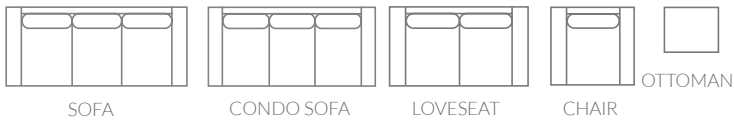

Alfie

This loose back style is sophisticated comfort. Distinctive profile and arms make for ideal comfort. Eco-friendly construction. Certified sustainable, kiln-dried wood frame. Feather wrapped MicroGel soy-based polyfoam. Web and coil spring system. Benchmade in Canada. Available in fabric or leather.

Full Collection

As an inherent quality of a hand-crafted product, all dimensions are approximate

item	sku	dimensions					
sofa	1246-38	L84"	D34"	H34"	AH26"	SH18"	SD20"
condo sofa	1246-37	L75"	D34"	H34"	AH26"	SH18"	SD20"
loveseat	1246-35	L52"	D34"	H34"	AH26"	SH18"	SD20"
chair	246-20	L29"	D34"	H34"	AH26"	SH18"	SD20"
ottoman	246-14	L22"	D18"	H16"			