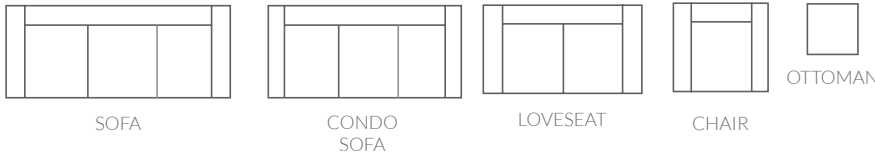

Alana

Architecture in seating. Graciously sized for maximized comfort. Her sculptural profile makes the ultimate statement, not for those who want to go unnoticed. Eco-friendly construction. Certified sustainable, kiln-dried wood frame. Feather wrapped MicroGel soy-based polyfoam. Web and coil spring system. Benchmade in Canada. Available in fabric or leather.

Full Collection

As an inherent quality of a hand-crafted product, all dimensions are approximate

item	sku	dimensions					
sofa	1465-38	L84"	D34"	H33"	AH22"	SH18"	SD22"
condo sofa	1465-37	L75"	D34"	H33"	AH22"	SH18"	SD22"
loveseat	1465-35	L52"	D34"	H33"	AH22"	SH18"	SD22"
chair	265-20	L29"	D34"	H33"	AH22"	SH18"	SD22"
ottoman	265-14	L22"	D18"	H16"			